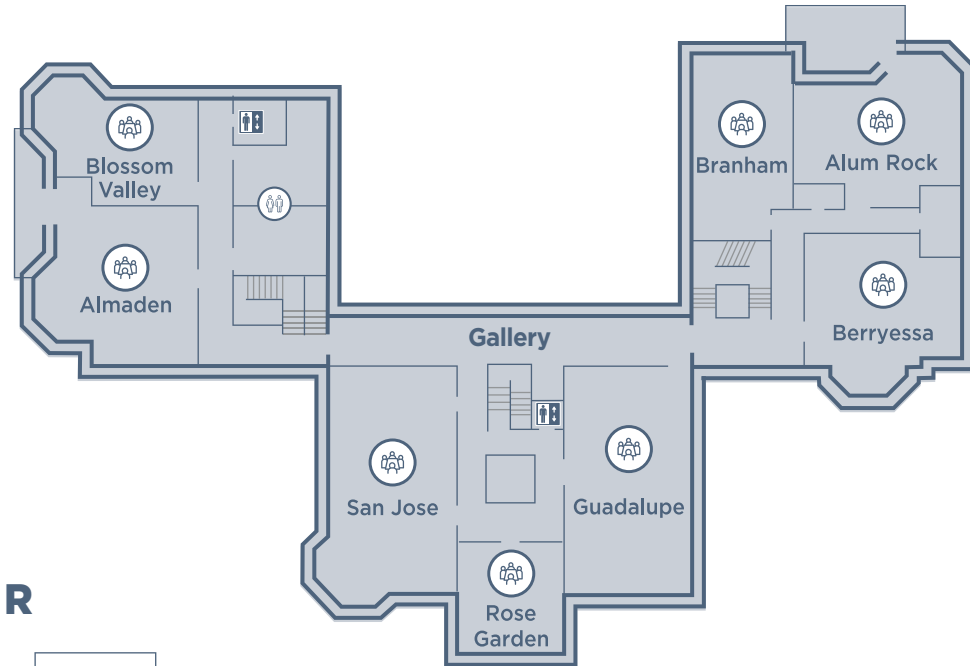

CURIO COLLECTION
by Hilton™

200 Edenvale Ave
San Jose, CA 95136

(408) 226-3200

HayesMansion.com

LOWER LEVEL

HAYES MANSION

SAN JOSE

CURIO COLLECTION
by Hilton™

200 Edenvale Ave
San Jose, CA 95136

(408) 226-3200

HayesMansion.com

MANSION 2ND FLOOR

MANSION 3RD FLOOR

At-A-Glance:

CONFERENCES & EVENTS

- Total number guest rooms: 214
- Total number of suites: 21
- Group guest room ceiling: 214
- Do you allow group buy-out/offer hotel exclusivity? Yes
- Total outdoor space of 40,000 sq. ft. / 20,000 sq. ft. Lawn
- Total square ft/meter meeting space: 33,000 sq. Ft.
- Largest meeting room square ft/meter: 6,600 sq. Ft.
- Ideal meet/feed group size: 300
- Total number food and beverage outlets: 3
- Key leisure amenities at hotel:
 - Outdoor heated pool
 - Whirlpool
 - Fitness Center
 - Complimentary sports equipment to be used at the city park next to the hotel