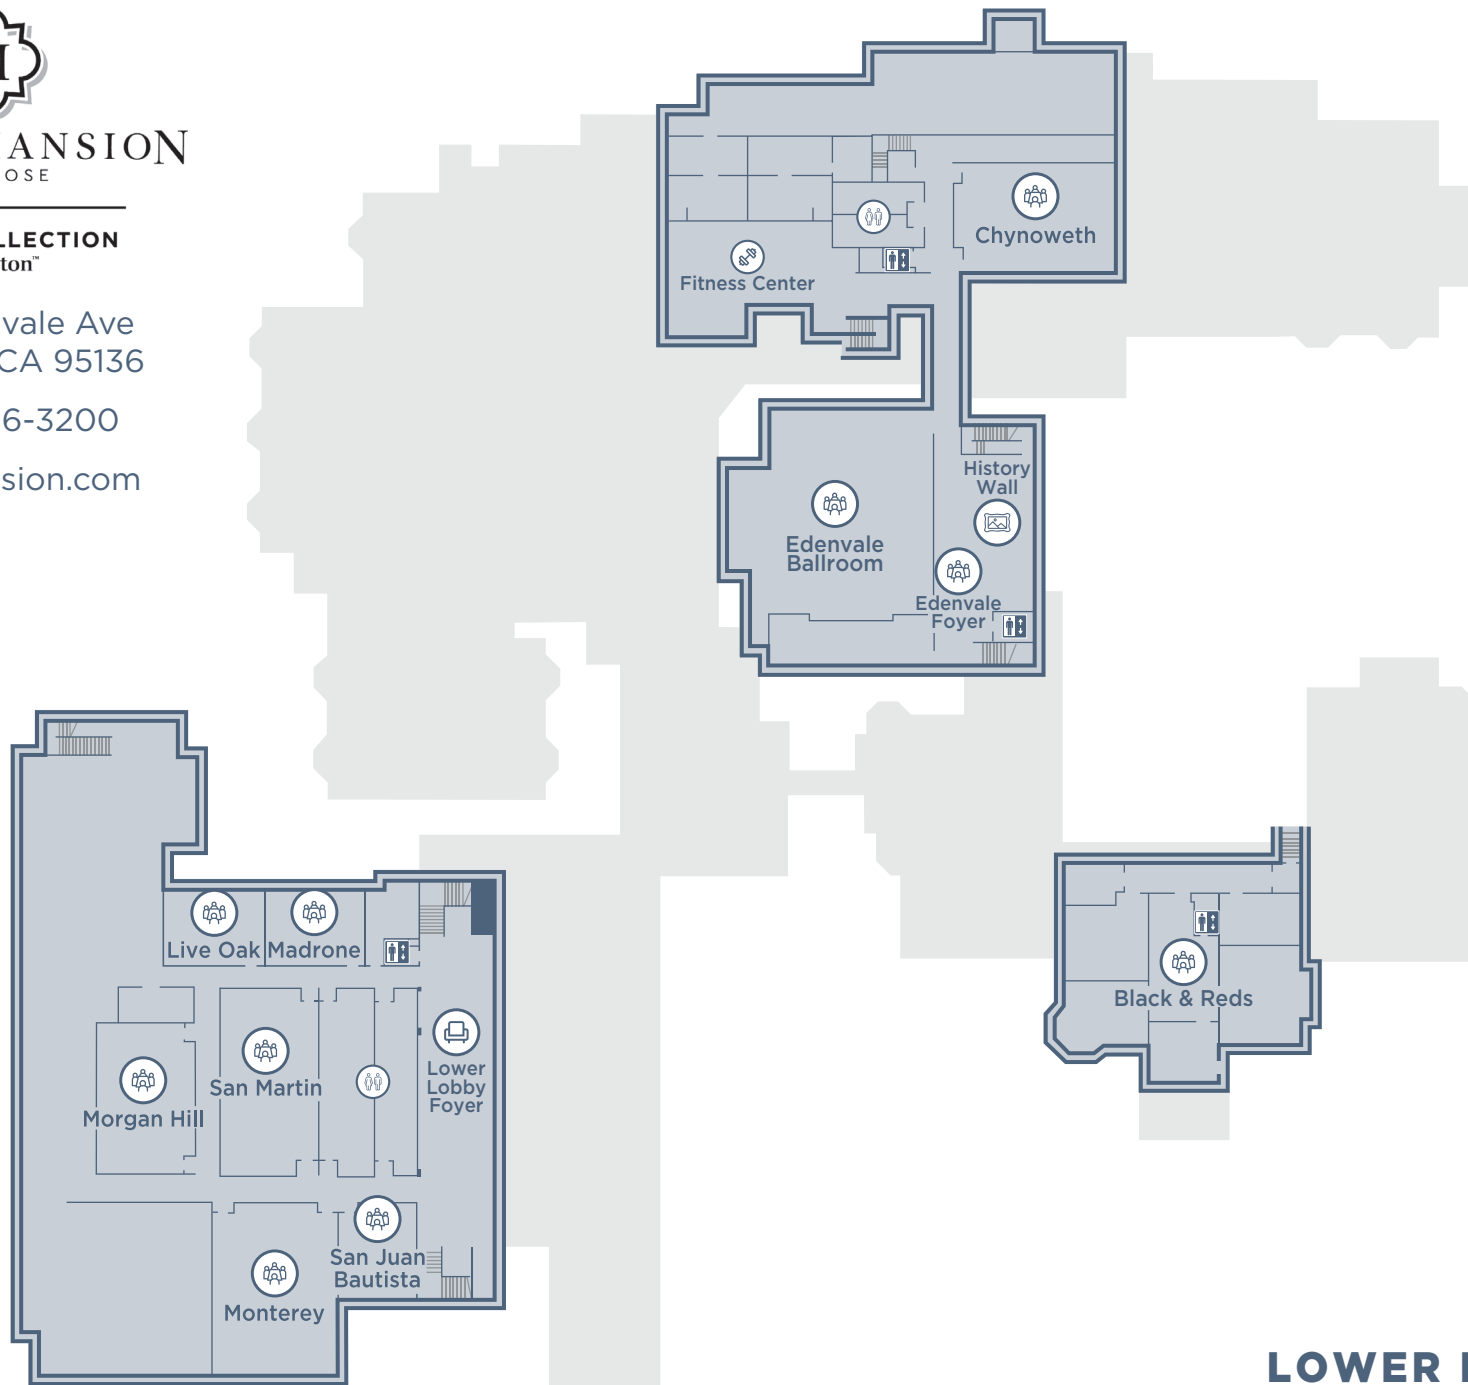

HAYES MANSION

SAN JOSE

CURIO COLLECTION
by Hilton™

200 Edenvale Ave
San Jose, CA 95136

(408) 226-3200

HayesMansion.com

LOWER LEVEL