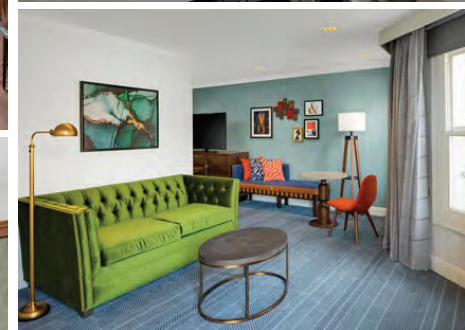

HAYES MANSION
SAN JOSE
—
CURIO COLLECTION
by Hilton™