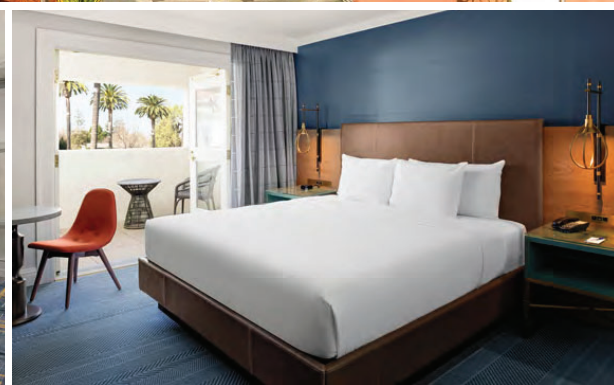

CURIO COLLECTION
by Hilton™

200 Edenvale Ave
San Jose, CA 95136

(408) 226-3200

HayesMansion.com

LOWER LEVEL

HAYES MANSION

SAN JOSE

CURIO COLLECTION
by Hilton™

Accommodations

UNIQUE ROOM AMENITIES:

- Newly Renovated Guest Rooms
- Keurig Coffee Maker
- Mini-Fridge
- Lap Top Size Safe

| ROOM TYPE | ROOM COUNT |
|--------------|------------|
| King | 76 |
| Two Queen | 95 |
| One Queen | 19 |
| Suite | 24 |
| Total | 214 |