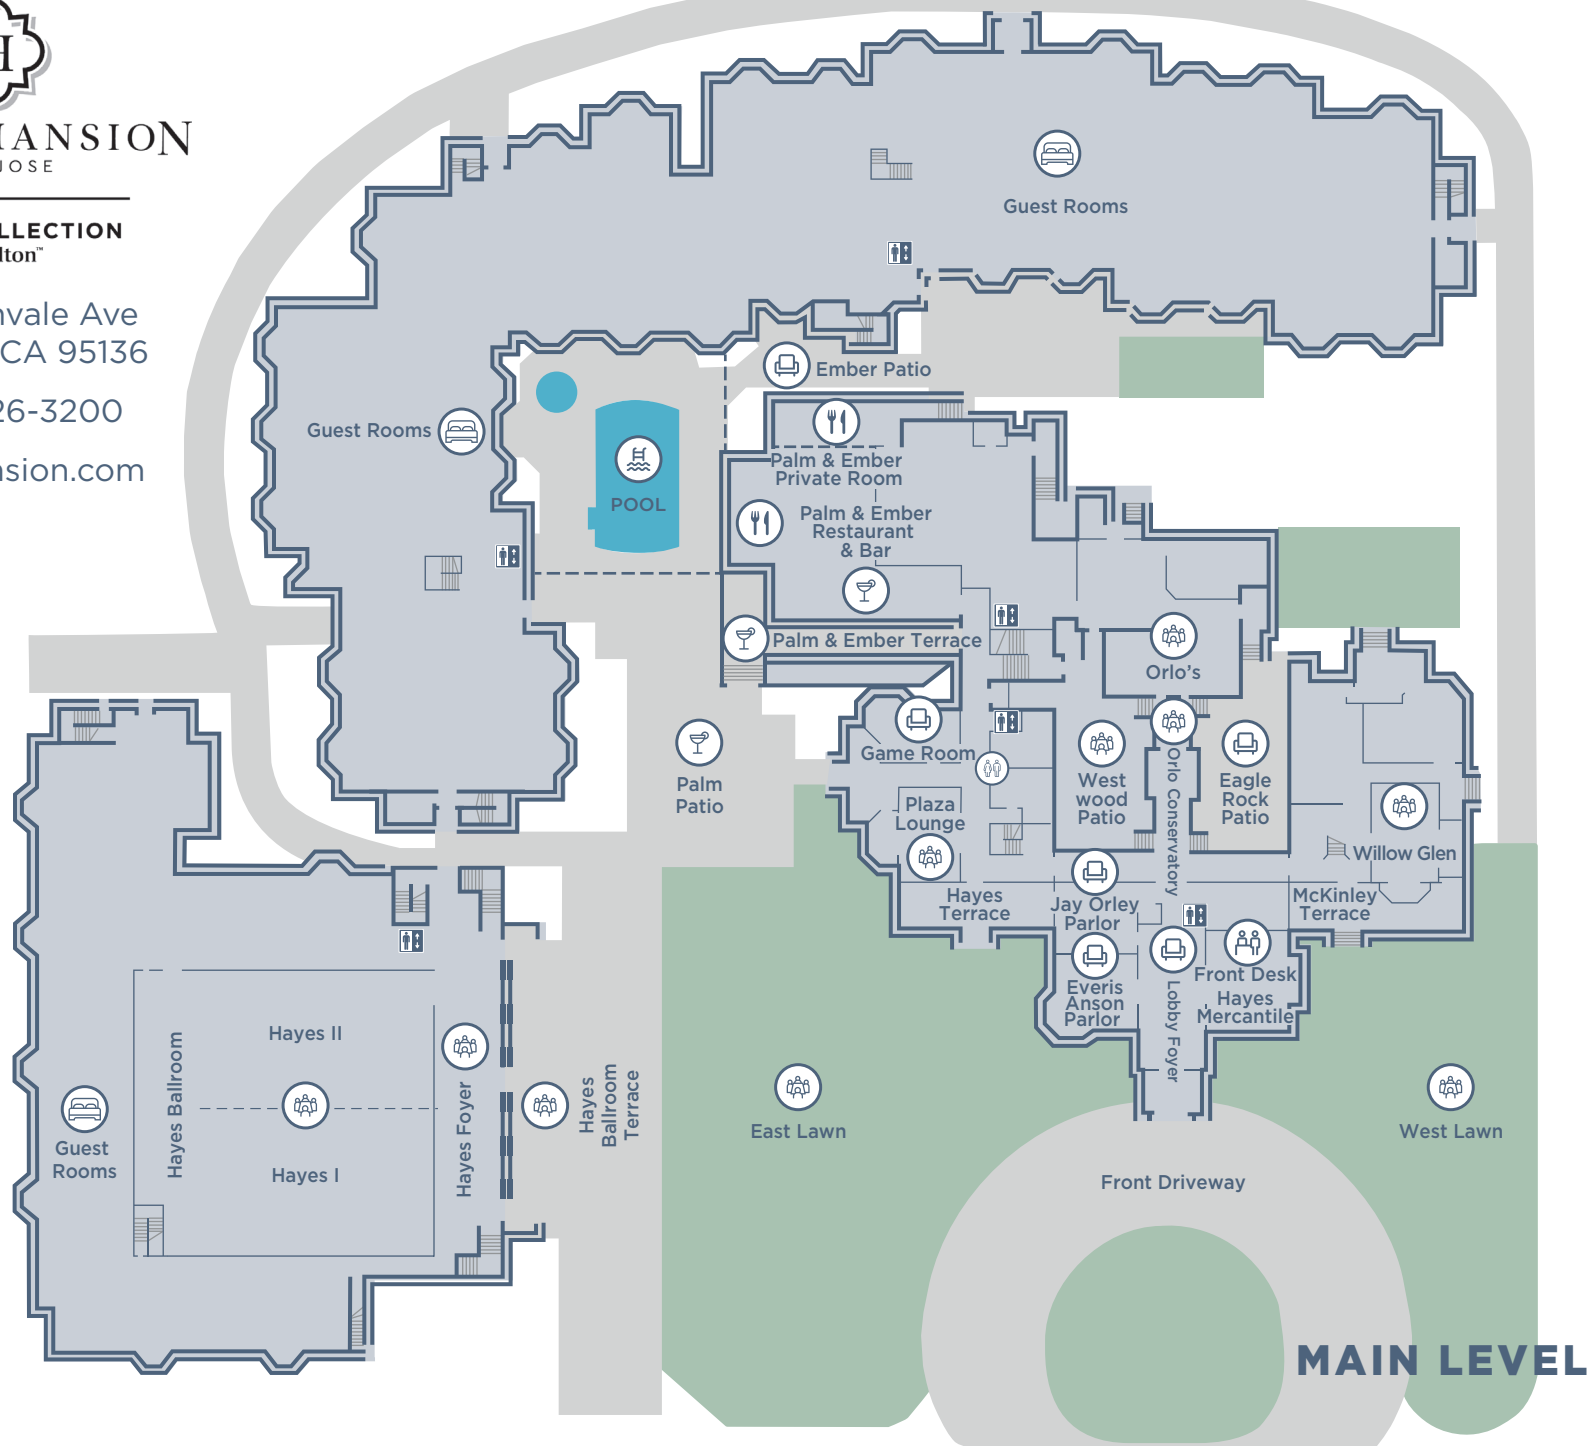

HAYES MANSION

SAN JOSE

CURIO COLLECTION
by Hilton™

200 Edenvale Ave
San Jose, CA 95136

(408) 226-3200

HayesMansion.com