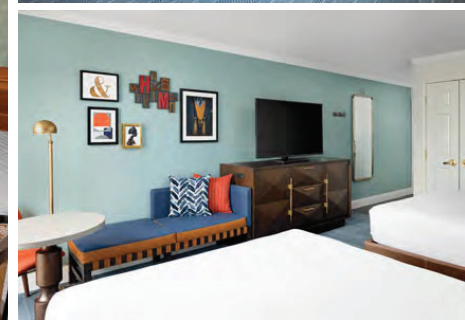

HAYES MANSION
SAN JOSE
—
CURIO COLLECTION
by Hilton™