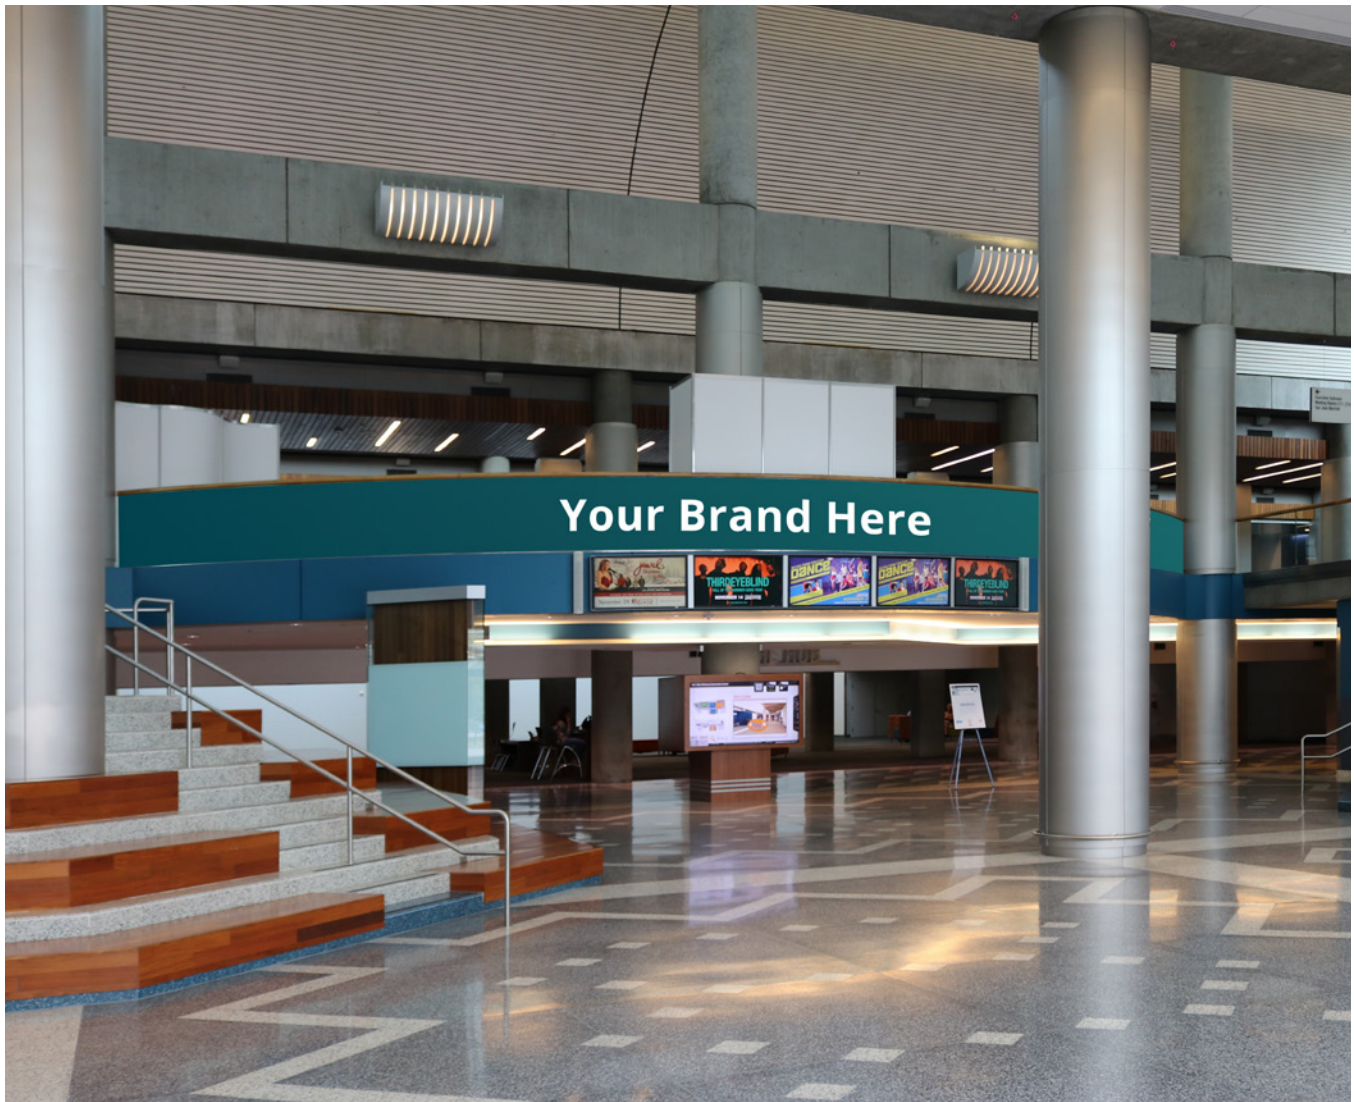

# Convention Center Branding

**LOCATION:**  
Main Entrance  
Lobby

Work with your decorator for  
actual measurements

**Staircase 1**

**Staircase 2**

## Convention Center Branding

**LOCATION:**  
**Main Entrance**  
**Lobby Stairs Example**

**Work with your decorator for  
actual measurements**

# Convention Center Branding

**LOCATION:**  
Main Entrance  
Lobby  
Vista Point

**Available Banner Area**

Work with your decorator for actual measurements

**1 of 16 Glass Panels**