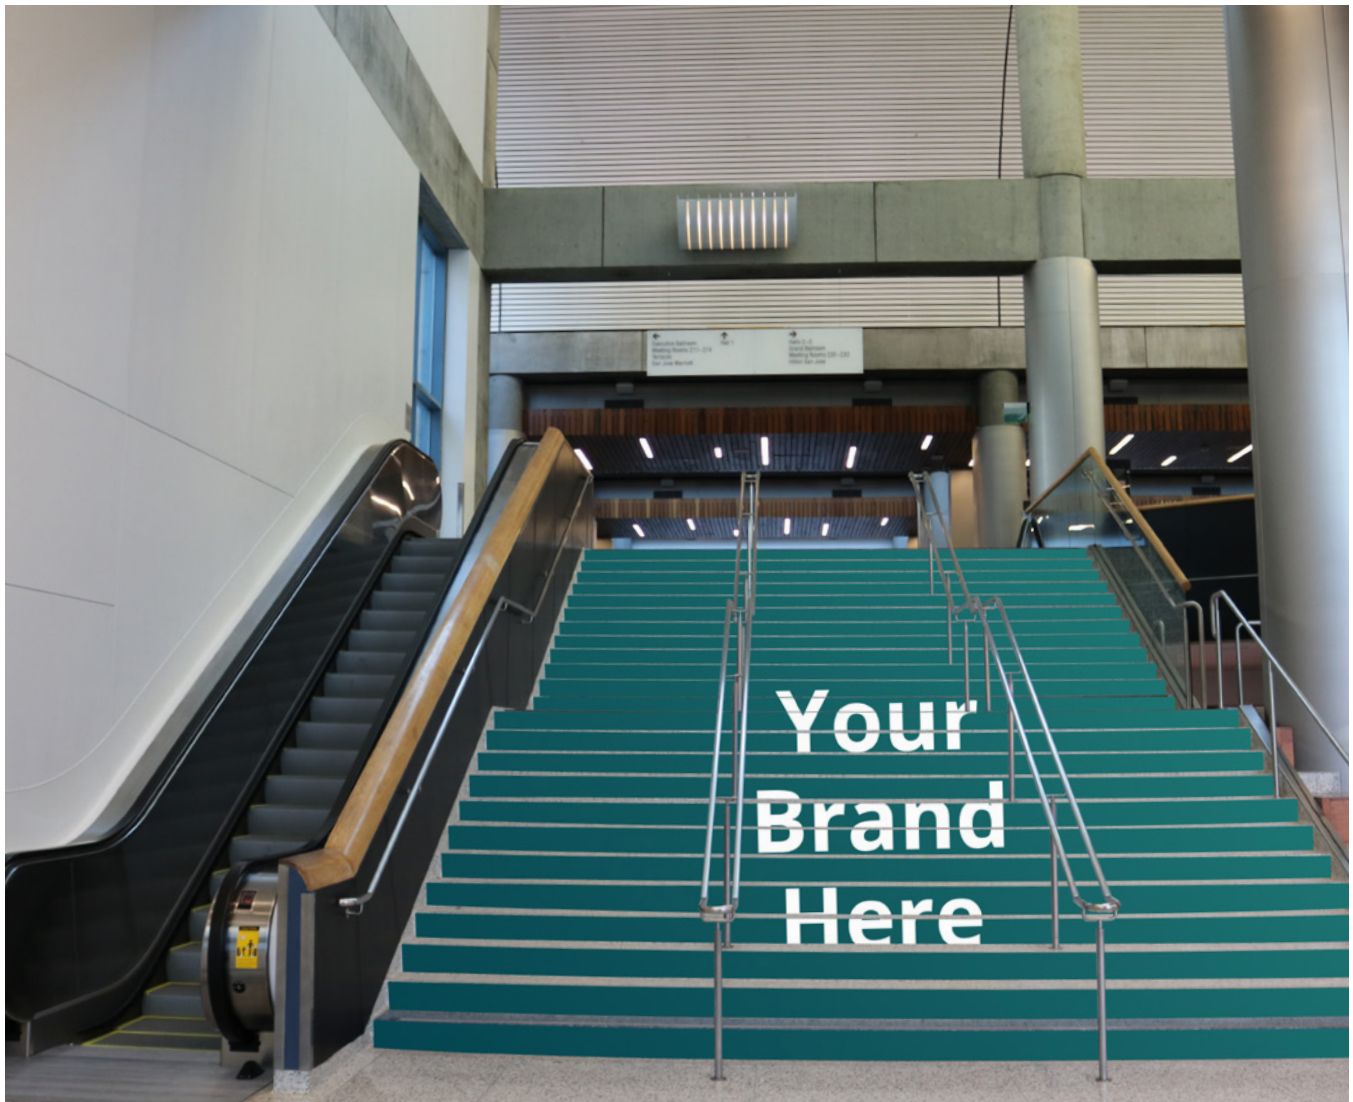

# Convention Center Branding

**LOCATION:**  
Main Entrance  
Lobby

Work with your decorator for  
actual measurements

Column

Column

Column

# Convention Center Branding

**LOCATION:**  
Main Entrance  
Lobby

Work with your decorator for  
actual measurements

**Staircase 1**

**Staircase 2**

## Convention Center Branding

**LOCATION:**  
**Main Entrance**  
**Lobby Stairs Example**

**Work with your decorator for  
actual measurements**

# Convention Center Branding

**LOCATION:**  
Main Entrance  
Lobby  
Vista Point

**Available Banner Area**

Work with your decorator for actual measurements

**1 of 16 Glass Panels**