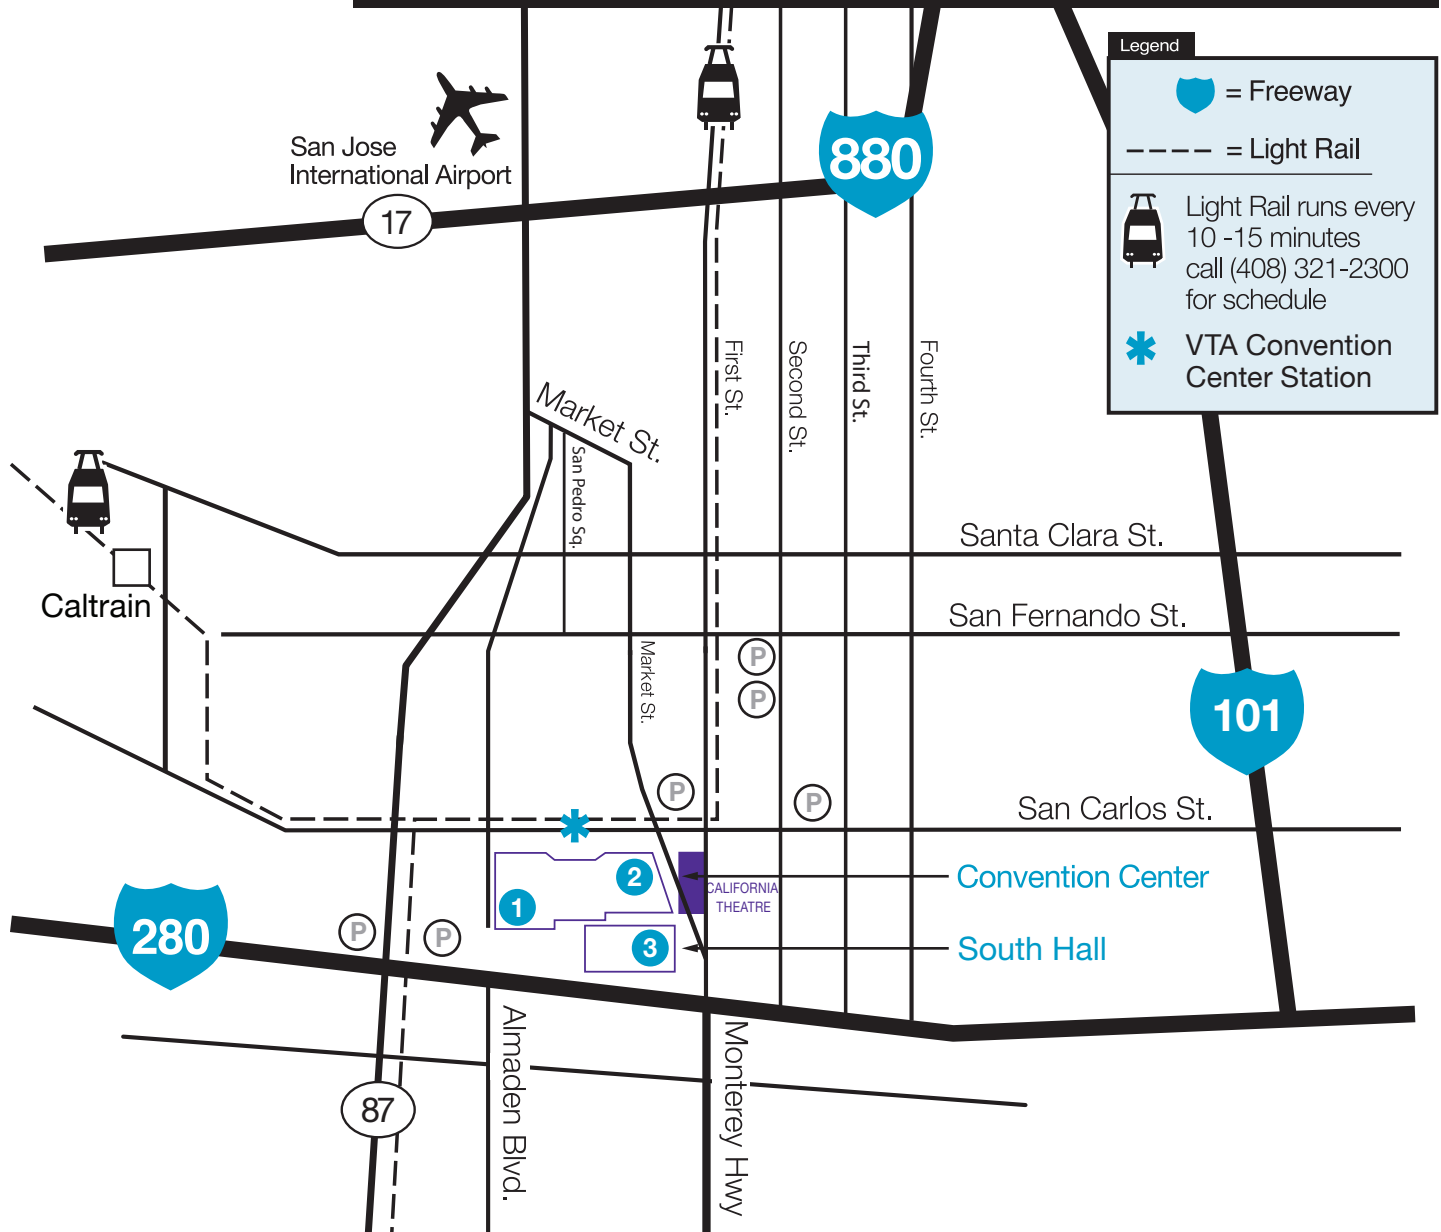

CALIFORNIA THEATRE PARKING MAP

Parking

1. **1 California Theatre Parking (Convention Center)**
   Almaden Boulevard Entrance
   $1/20 min., $18 max., 6am-6pm wkdy;
   $0.50/20 min., $18 max., 6am-6pm wknd & hol; **$3 after 6pm**
2. **2 California Theatre Additional Parking (Convention Center)**
   Market Street Entrance
   $1/20 min., $18 max., 6am-6pm wkdy;
   $0.50/20 min., $18 max., 6am-6pm wknd & hol; **$3 after 6pm**
3. **3 California Theatre Additional Parking (South Hall)**
   South Market and Viola streets
   $7 daily flat fee; **$4 evening flat fee**; no overnight parking