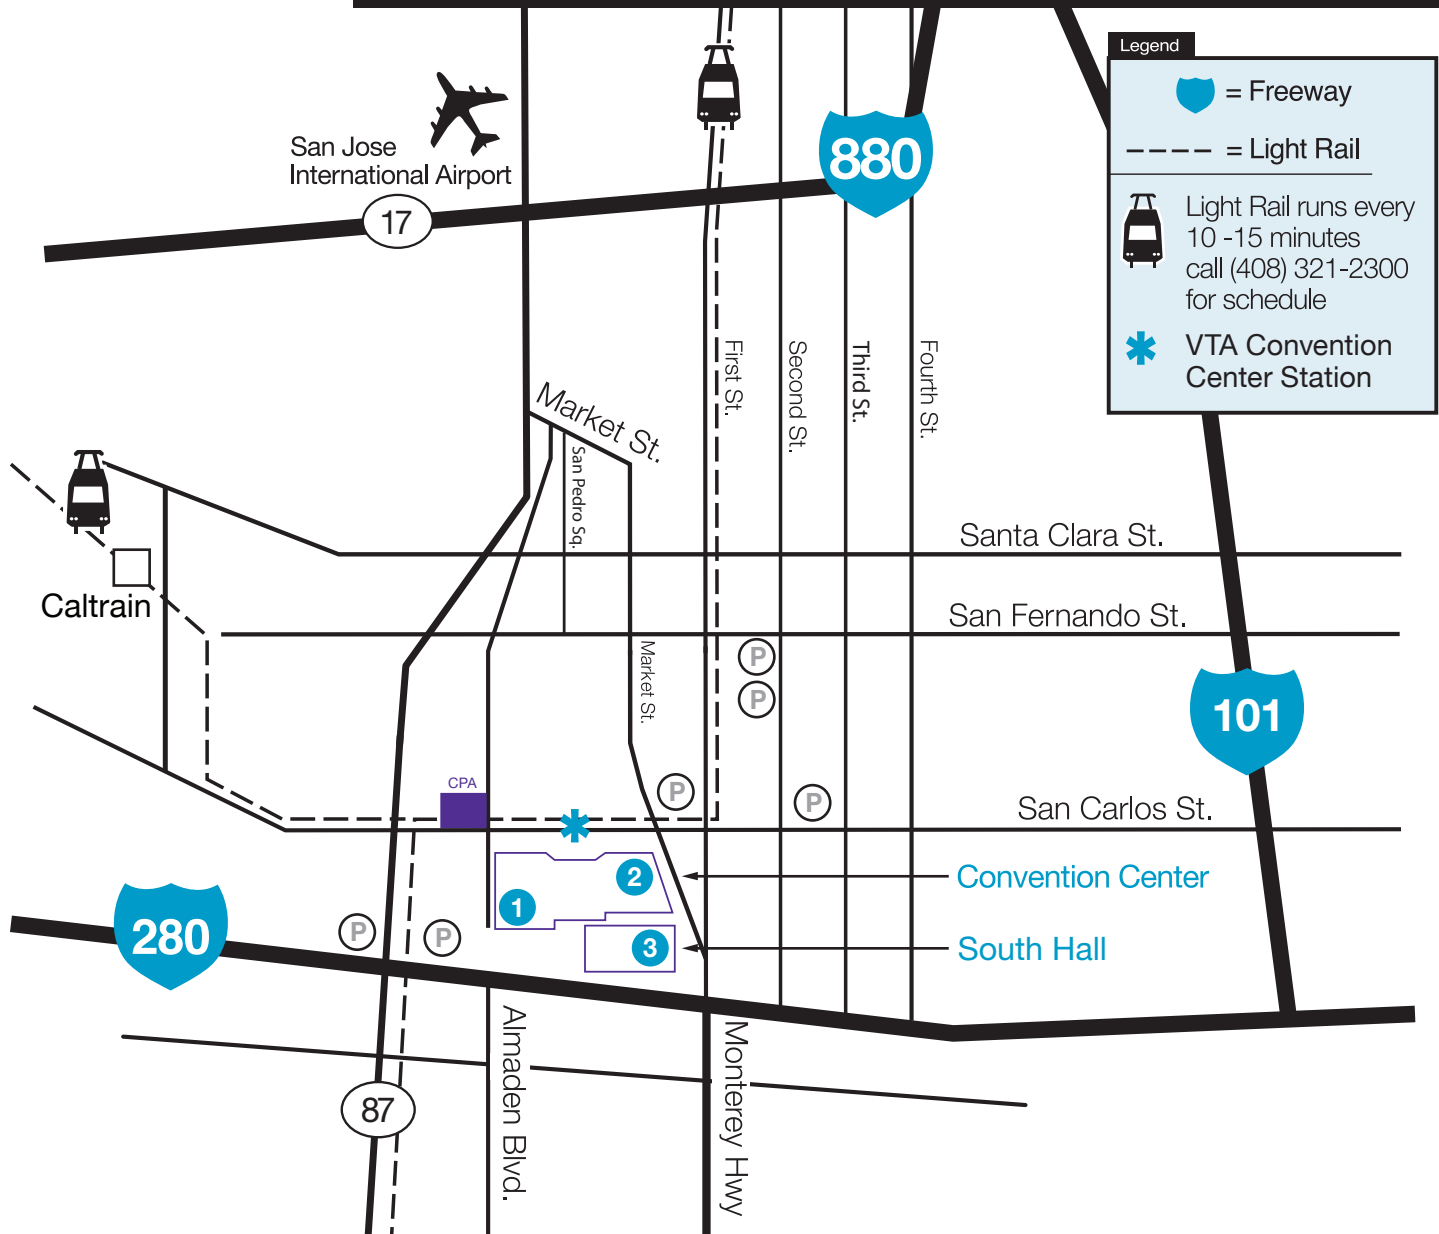

CENTER FOR THE PERFORMING ARTS PARKING MAP

Parking

1 Center for the Performing Arts Parking (Convention Center)

Almaden Boulevard Entrance

\$1/20 min., \$18 max., 6am-6pm wkdy;

\$0.50/20 min., \$18 max., 6am-6pm wknd & hol; **\$3 after 6pm**

South Market and Viola streets

\$7 daily flat fee; **\$4 evening flat fee**; no overnight parking

Driving Directions

From the North: San Francisco (280S) | San Francisco (101S) | Oakland (880S) | Fremont (680S)
From the South: Santa Cruz (17N) | Salinas/Monterey/Morgan Hill (101N)

Turn LEFT, over the highway, onto COLEMAN AVE

COLEMAN AVE turns into MARKET ST after 1.5 miles

Continue on MARKET ST into downtown

CROSS W SAN CARLOS ST

Turn RIGHT into the CONVENTION CENTER PARKING GARAGE

Fremont

FROM 680 SOUTH

Take I-280 N toward DOWNTOWN SAN JOSE

Take the 7TH STREET exit

Go STRAIGHT onto MARGARET WAY

MARGARET WAY bends right and becomes S 5TH ST

Turn LEFT onto E REED ST

Turn RIGHT onto MARKET ST