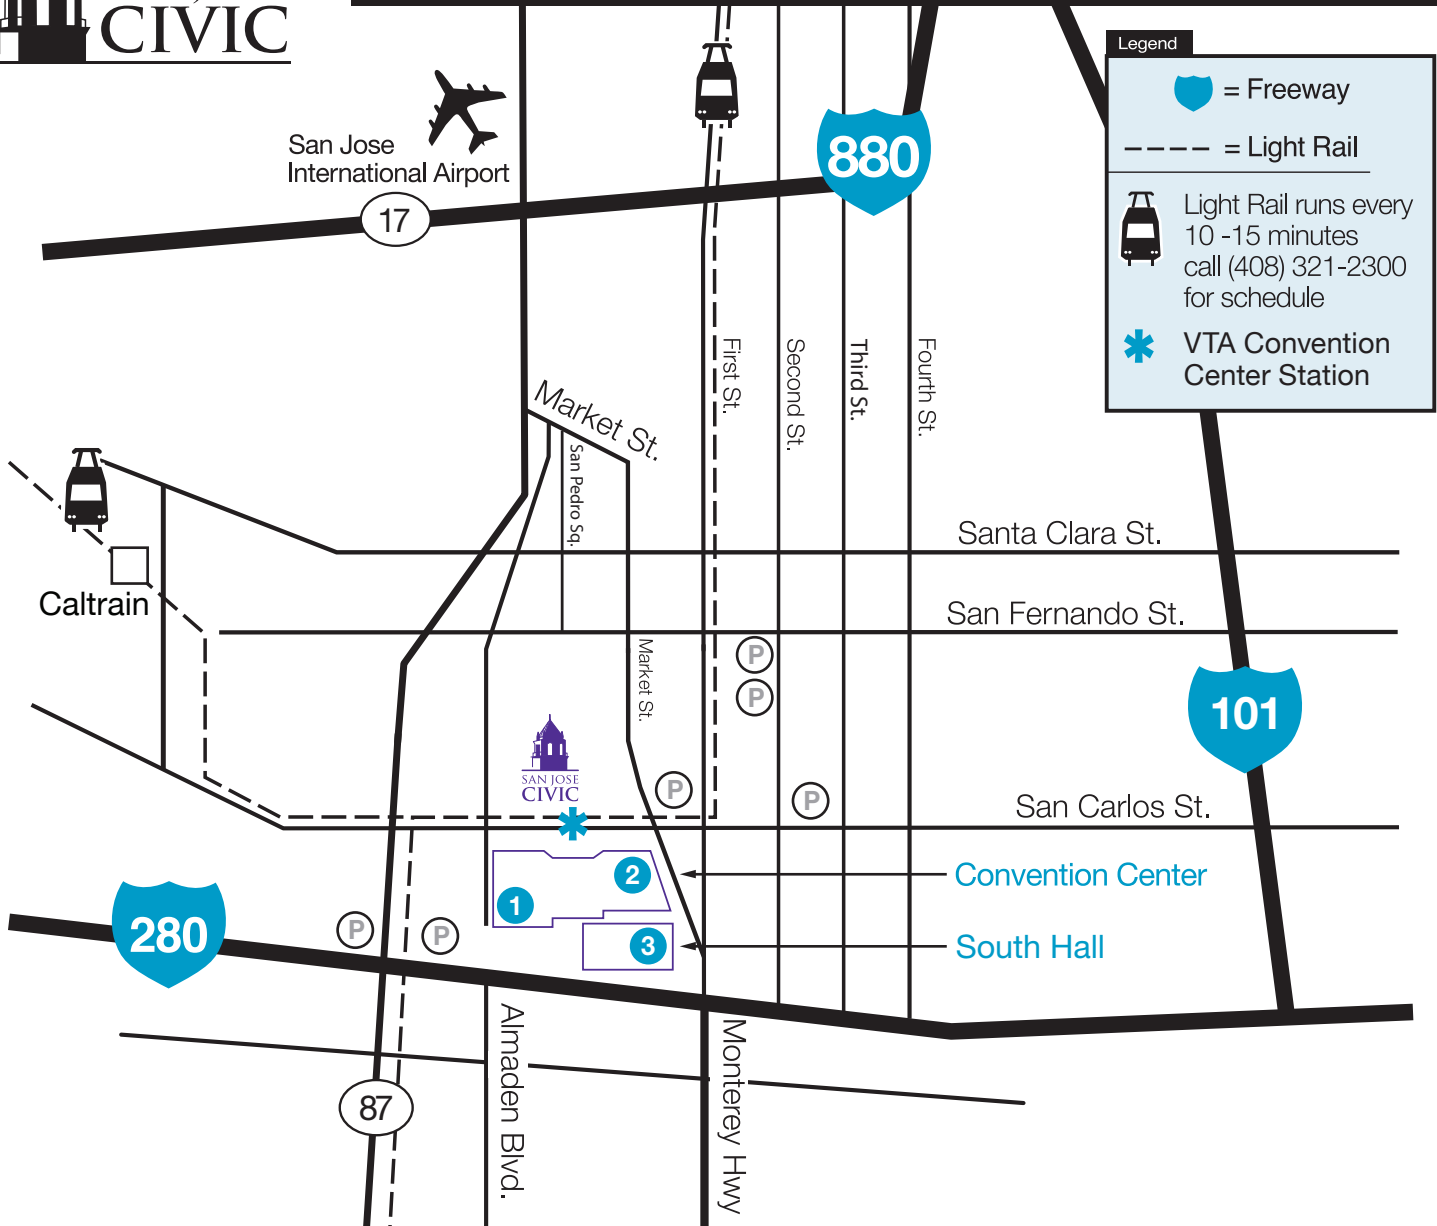

SAN JOSE CIVIC PARKING MAP

Parking

1. **1 San Jose Civic Parking (Convention Center)**
   Almaden Boulevard Entrance
   $1/20 min., $18 max., 6am-6pm wkdy;
   $0.50/20 min., $18 max., 6am-6pm wknd & hol; **$3 after 6pm**
2. **2 San Jose Civic Additional Parking (Convention Center)**
   Market Street Entrance
   $1/20 min., $18 max., 6am-6pm wkdy;
   $0.50/20 min., $18 max., 6am-6pm wknd & hol; **$3 after 6pm**
3. **3 San Jose Civic Additional Parking (South Hall)**
   South Market and Viola streets
   $7 daily flat fee; **$4 evening flat fee**; no overnight parking