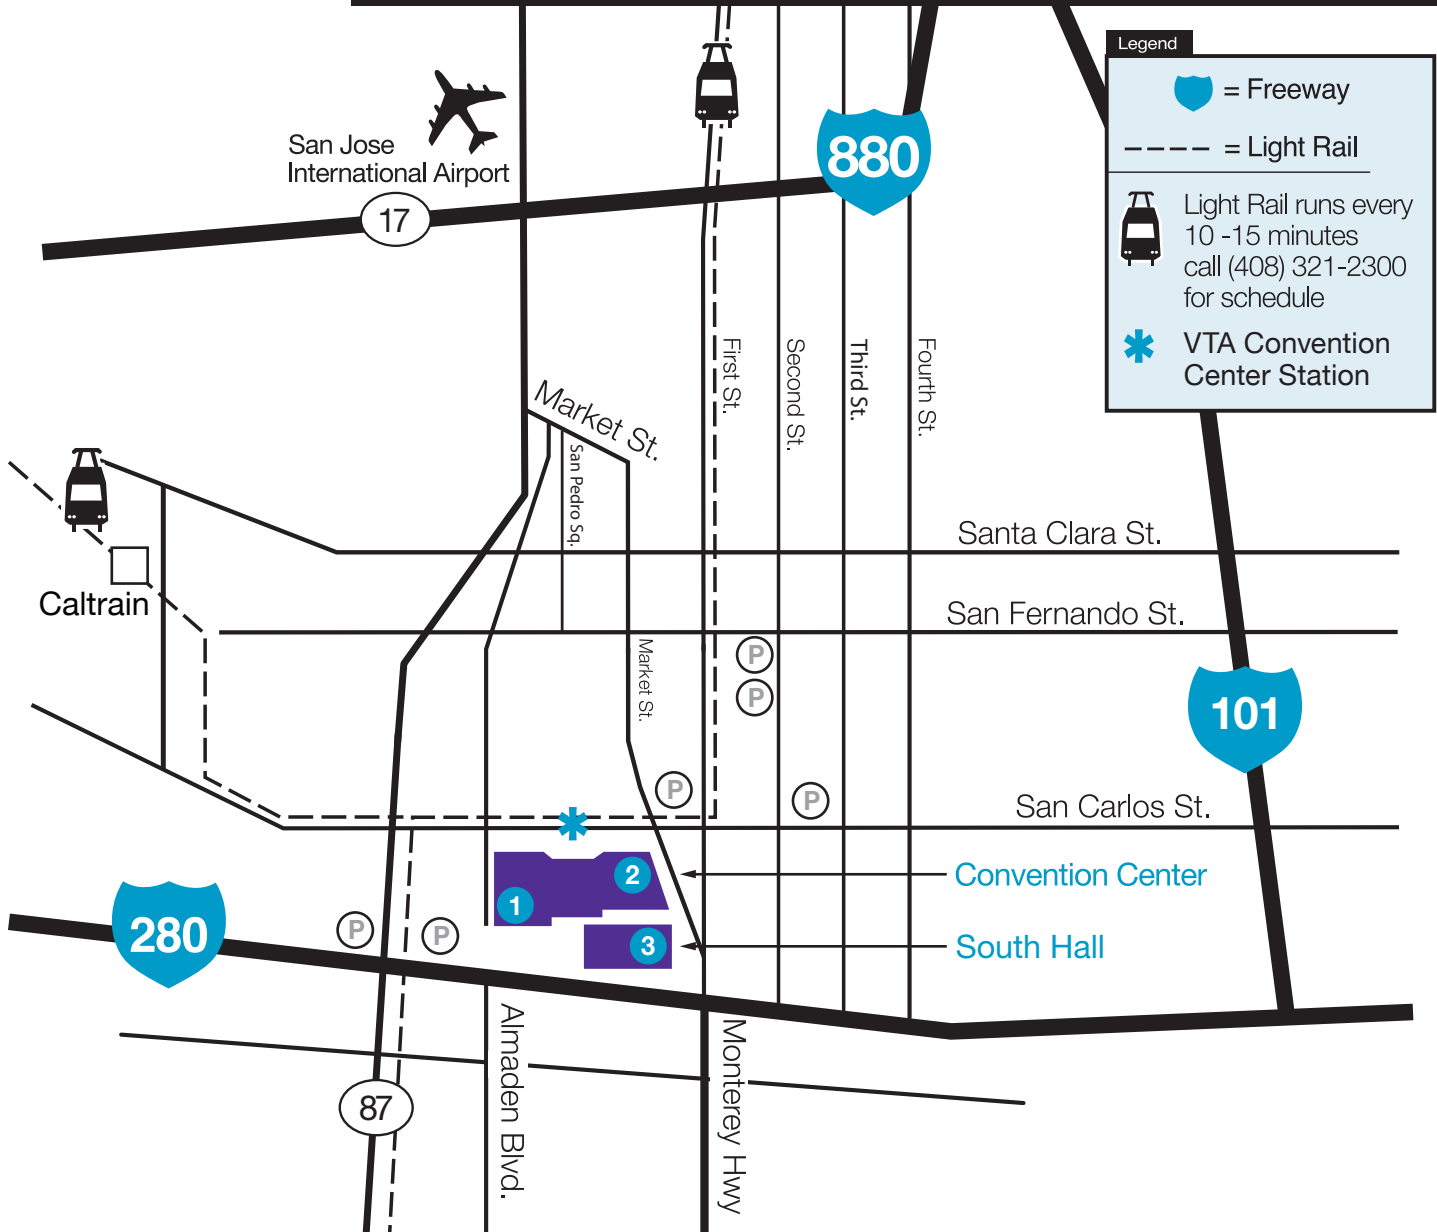

# CONVENTION CENTER/SOUTH HALL PARKING MAP

**Legend**

- = Freeway
- = Light Rail
- Light Rail runs every 10 -15 minutes  
call (408) 321-2300 for schedule
- VTA Convention Center Station

## Parking

- 1 Convention Center/South Hall Parking**  
Almaden Boulevard Entrance  
\$1/20 min., \$18 max., 6am-6pm wkdy;  
\$0.50/20 min., \$18 max., 6am-6pm wknd & hol; **\$3 after 6pm**
- 2 Convention Center/South Hall Additional Parking**  
Market Street Entrance  
\$1/20 min., \$18 max., 6am-6pm wkdy;  
\$0.50/20 min., \$18 max., 6am-6pm wknd & hol; **\$3 after 6pm**
- 3 Convention Center/South Hall Additional Parking**  
South Market and Viola streets  
\$7 daily flat fee; **\$4 evening flat fee**; no overnight parking

# Driving Directions

**From the North: San Francisco (280S) | San Francisco (101S) | Oakland (880S) | Fremont (680S)**  
**From the South: Santa Cruz (17N) | Salinas/Monterey/Morgan Hill (101N)**

## **Oakland**

FROM 880 SOUTH

Take the COLEMAN AVE exit toward the Convention Center/Arena

Turn LEFT, over the highway, onto COLEMAN AVE

COLEMAN AVE turns into MARKET ST after 1.5 miles

Continue on MARKET ST into downtown