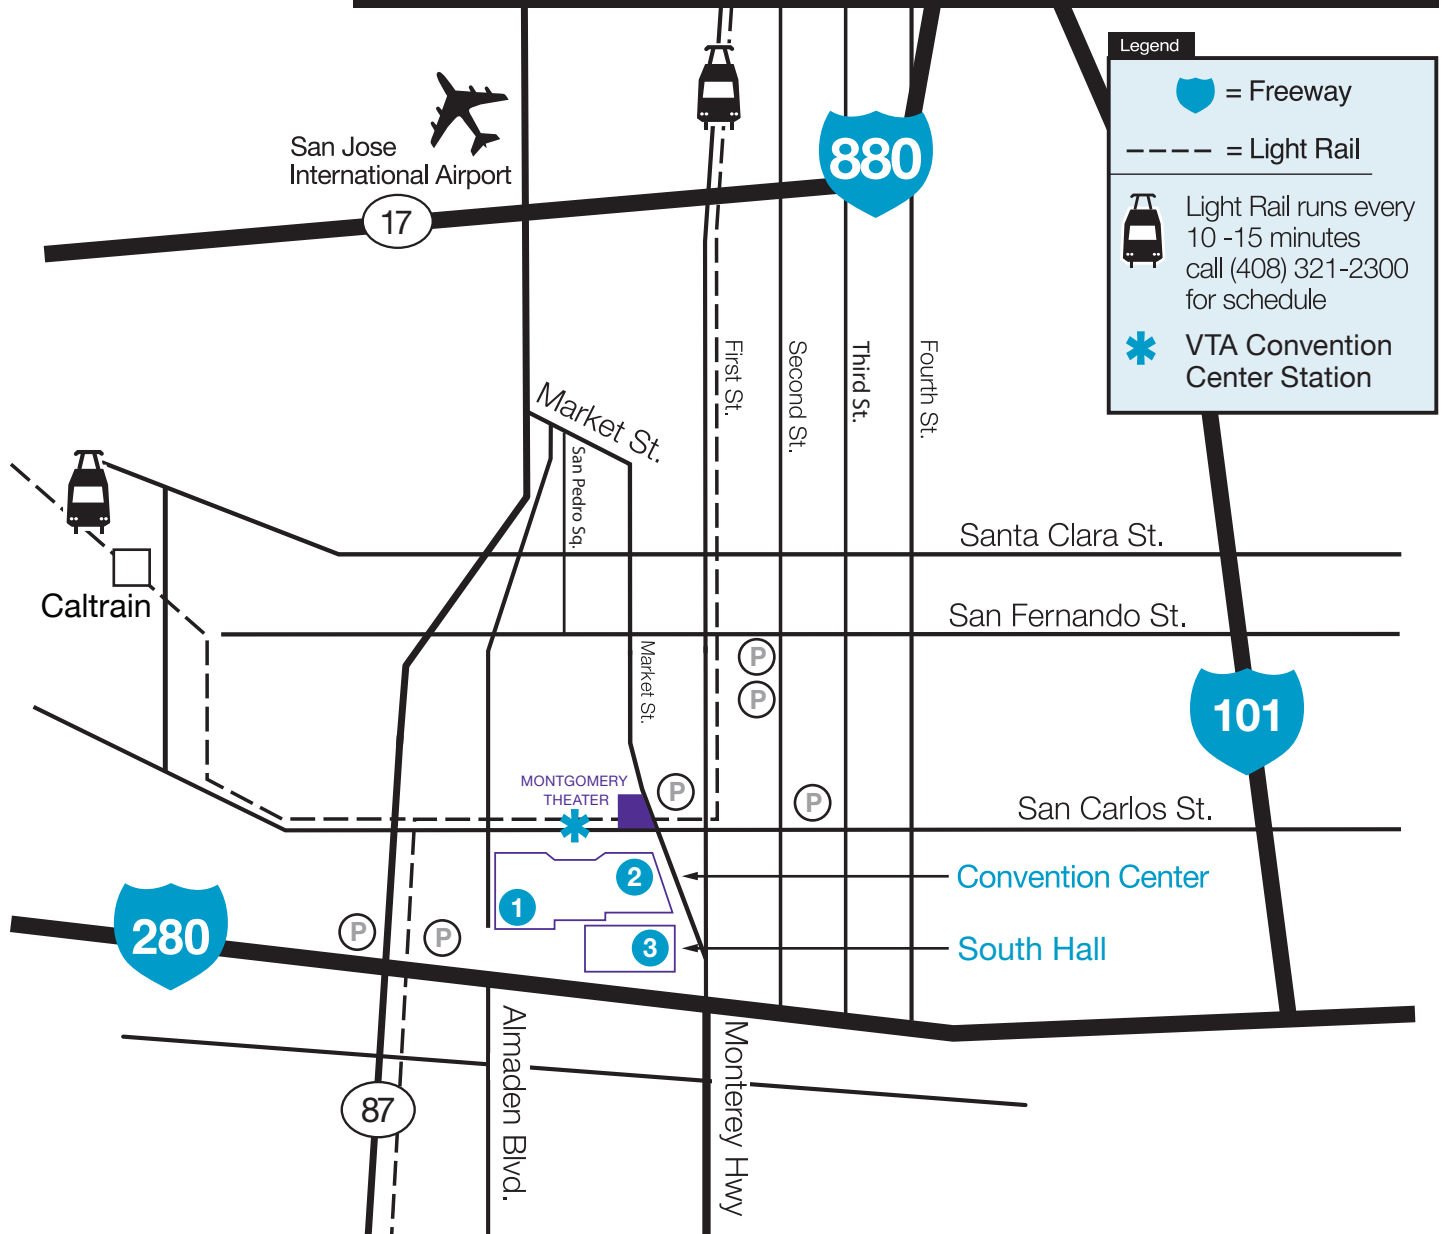

# MONTGOMERY THEATER PARKING MAP

### 3 Montgomery Theater Additional Parking (South Hall)

South Market and Viola streets

\$7 daily flat fee; **\$4 evening flat fee**; no overnight parking

# Driving Directions

**From the North: San Francisco (280S) | San Francisco (101S) | Oakland (880S) | Fremont (680S)**  
**From the South: Santa Cruz (17N) | Salinas/Monterey/Morgan Hill (101N)**

## **Oakland**

FROM 880 SOUTH

Take the COLEMAN AVE exit toward the Convention Center/Arena

Turn LEFT, over the highway, onto COLEMAN AVE

COLEMAN AVE turns into MARKET ST after 1.5 miles

Continue on MARKET ST into downtown