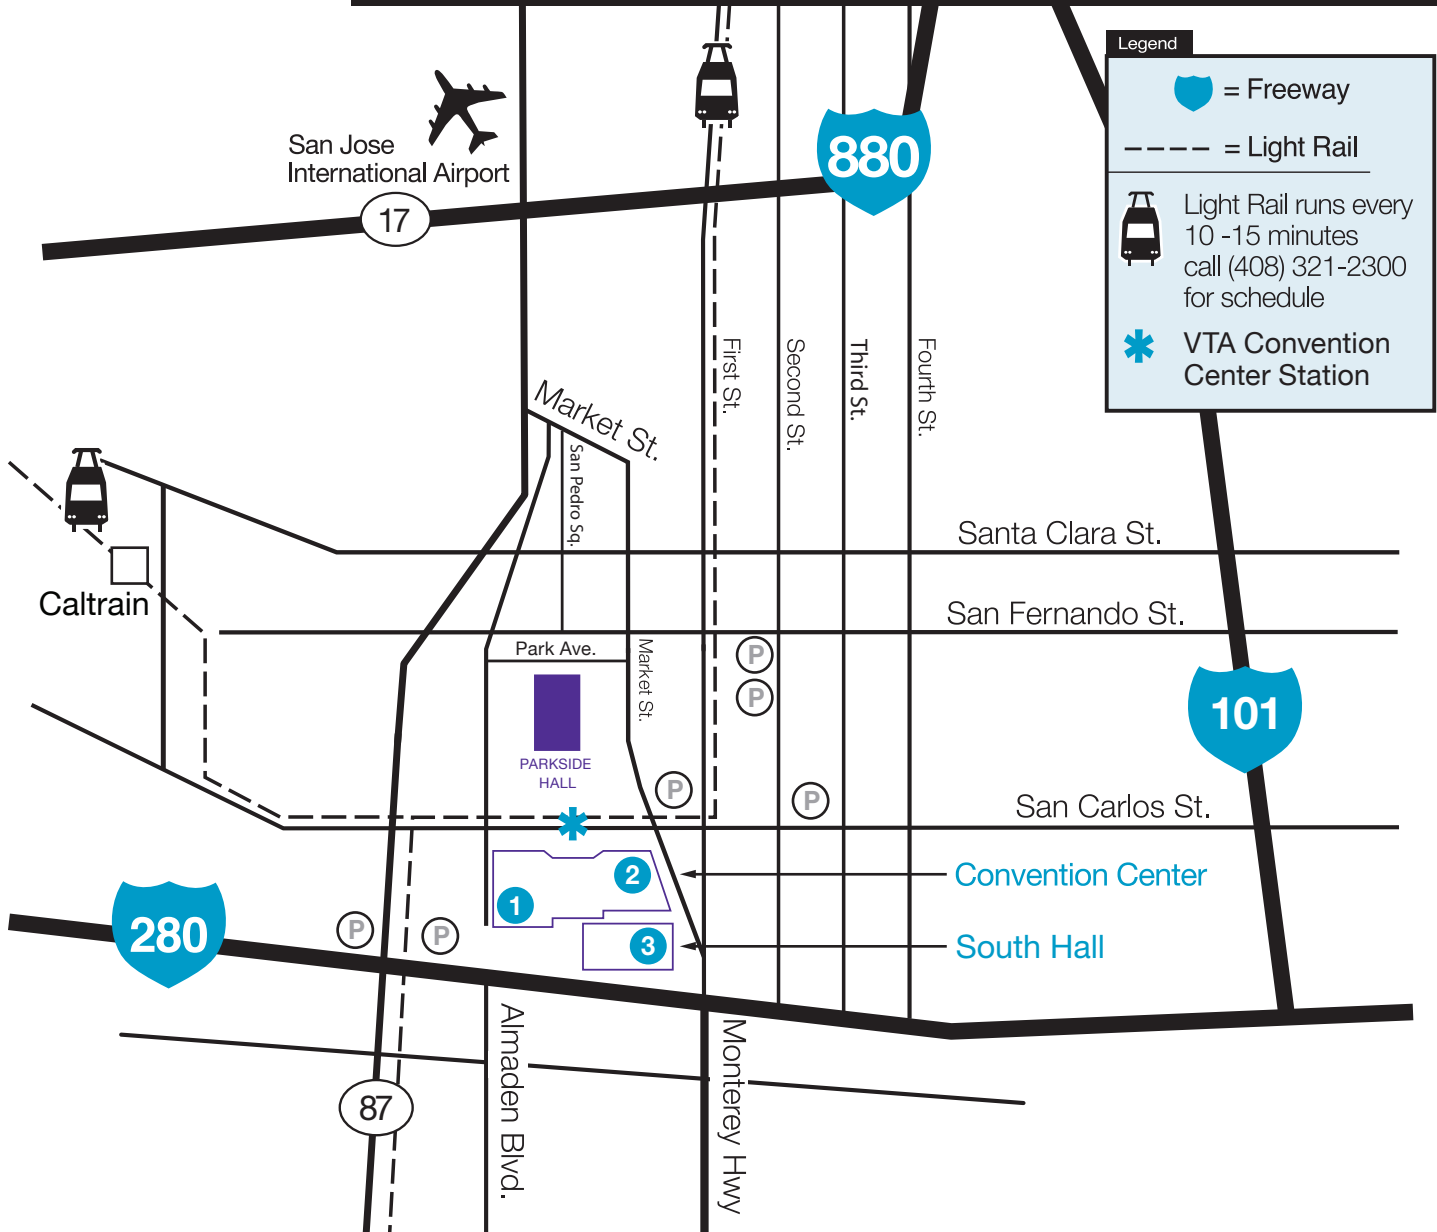

PARKSIDE HALL PARKING MAP

Legend

- = Freeway
- = Light Rail
- Light Rail runs every 10 -15 minutes
call (408) 321-2300 for schedule
- VTA Convention Center Station

Parking

- 1 Parkside Hall Parking (Convention Center)**
Almaden Boulevard Entrance
\$1/20 min., \$18 max., 6am-6pm wkdy;
\$0.50/20 min., \$18 max., 6am-6pm wknd & hol; **\$3 after 6pm**
- 2 Parkside Hall Additional Parking (Convention Center)**
Market Street Entrance
\$1/20 min., \$18 max., 6am-6pm wkdy;
\$0.50/20 min., \$18 max., 6am-6pm wknd & hol; **\$3 after 6pm**
- 3 Parkside Hall Additional Parking (South Hall)**
South Market and Viola streets
\$7 daily flat fee; **\$4 evening flat fee**; no overnight parking

Driving Directions

From the North: San Francisco (280S) | San Francisco (101S) | Oakland (880S) | Fremont (680S)
From the South: Santa Cruz (17N) | Salinas/Monterey/Morgan Hill (101N)

San Francisco via 280

Turn LEFT, over the highway, onto COLEMAN AVE

COLEMAN AVE turns into MARKET ST after 1.5 miles

Continue on MARKET ST into downtown

CROSS W SAN CARLOS ST

Turn RIGHT into the CONVENTION CENTER PARKING GARAGE

Fremont

FROM 680 SOUTH

Take I-280 N toward DOWNTOWN SAN JOSE

Take the 7TH STREET exit

Go STRAIGHT onto MARGARET WAY

MARGARET WAY bends right and becomes S 5TH ST

Turn LEFT onto E REED ST

Turn RIGHT onto MARKET ST