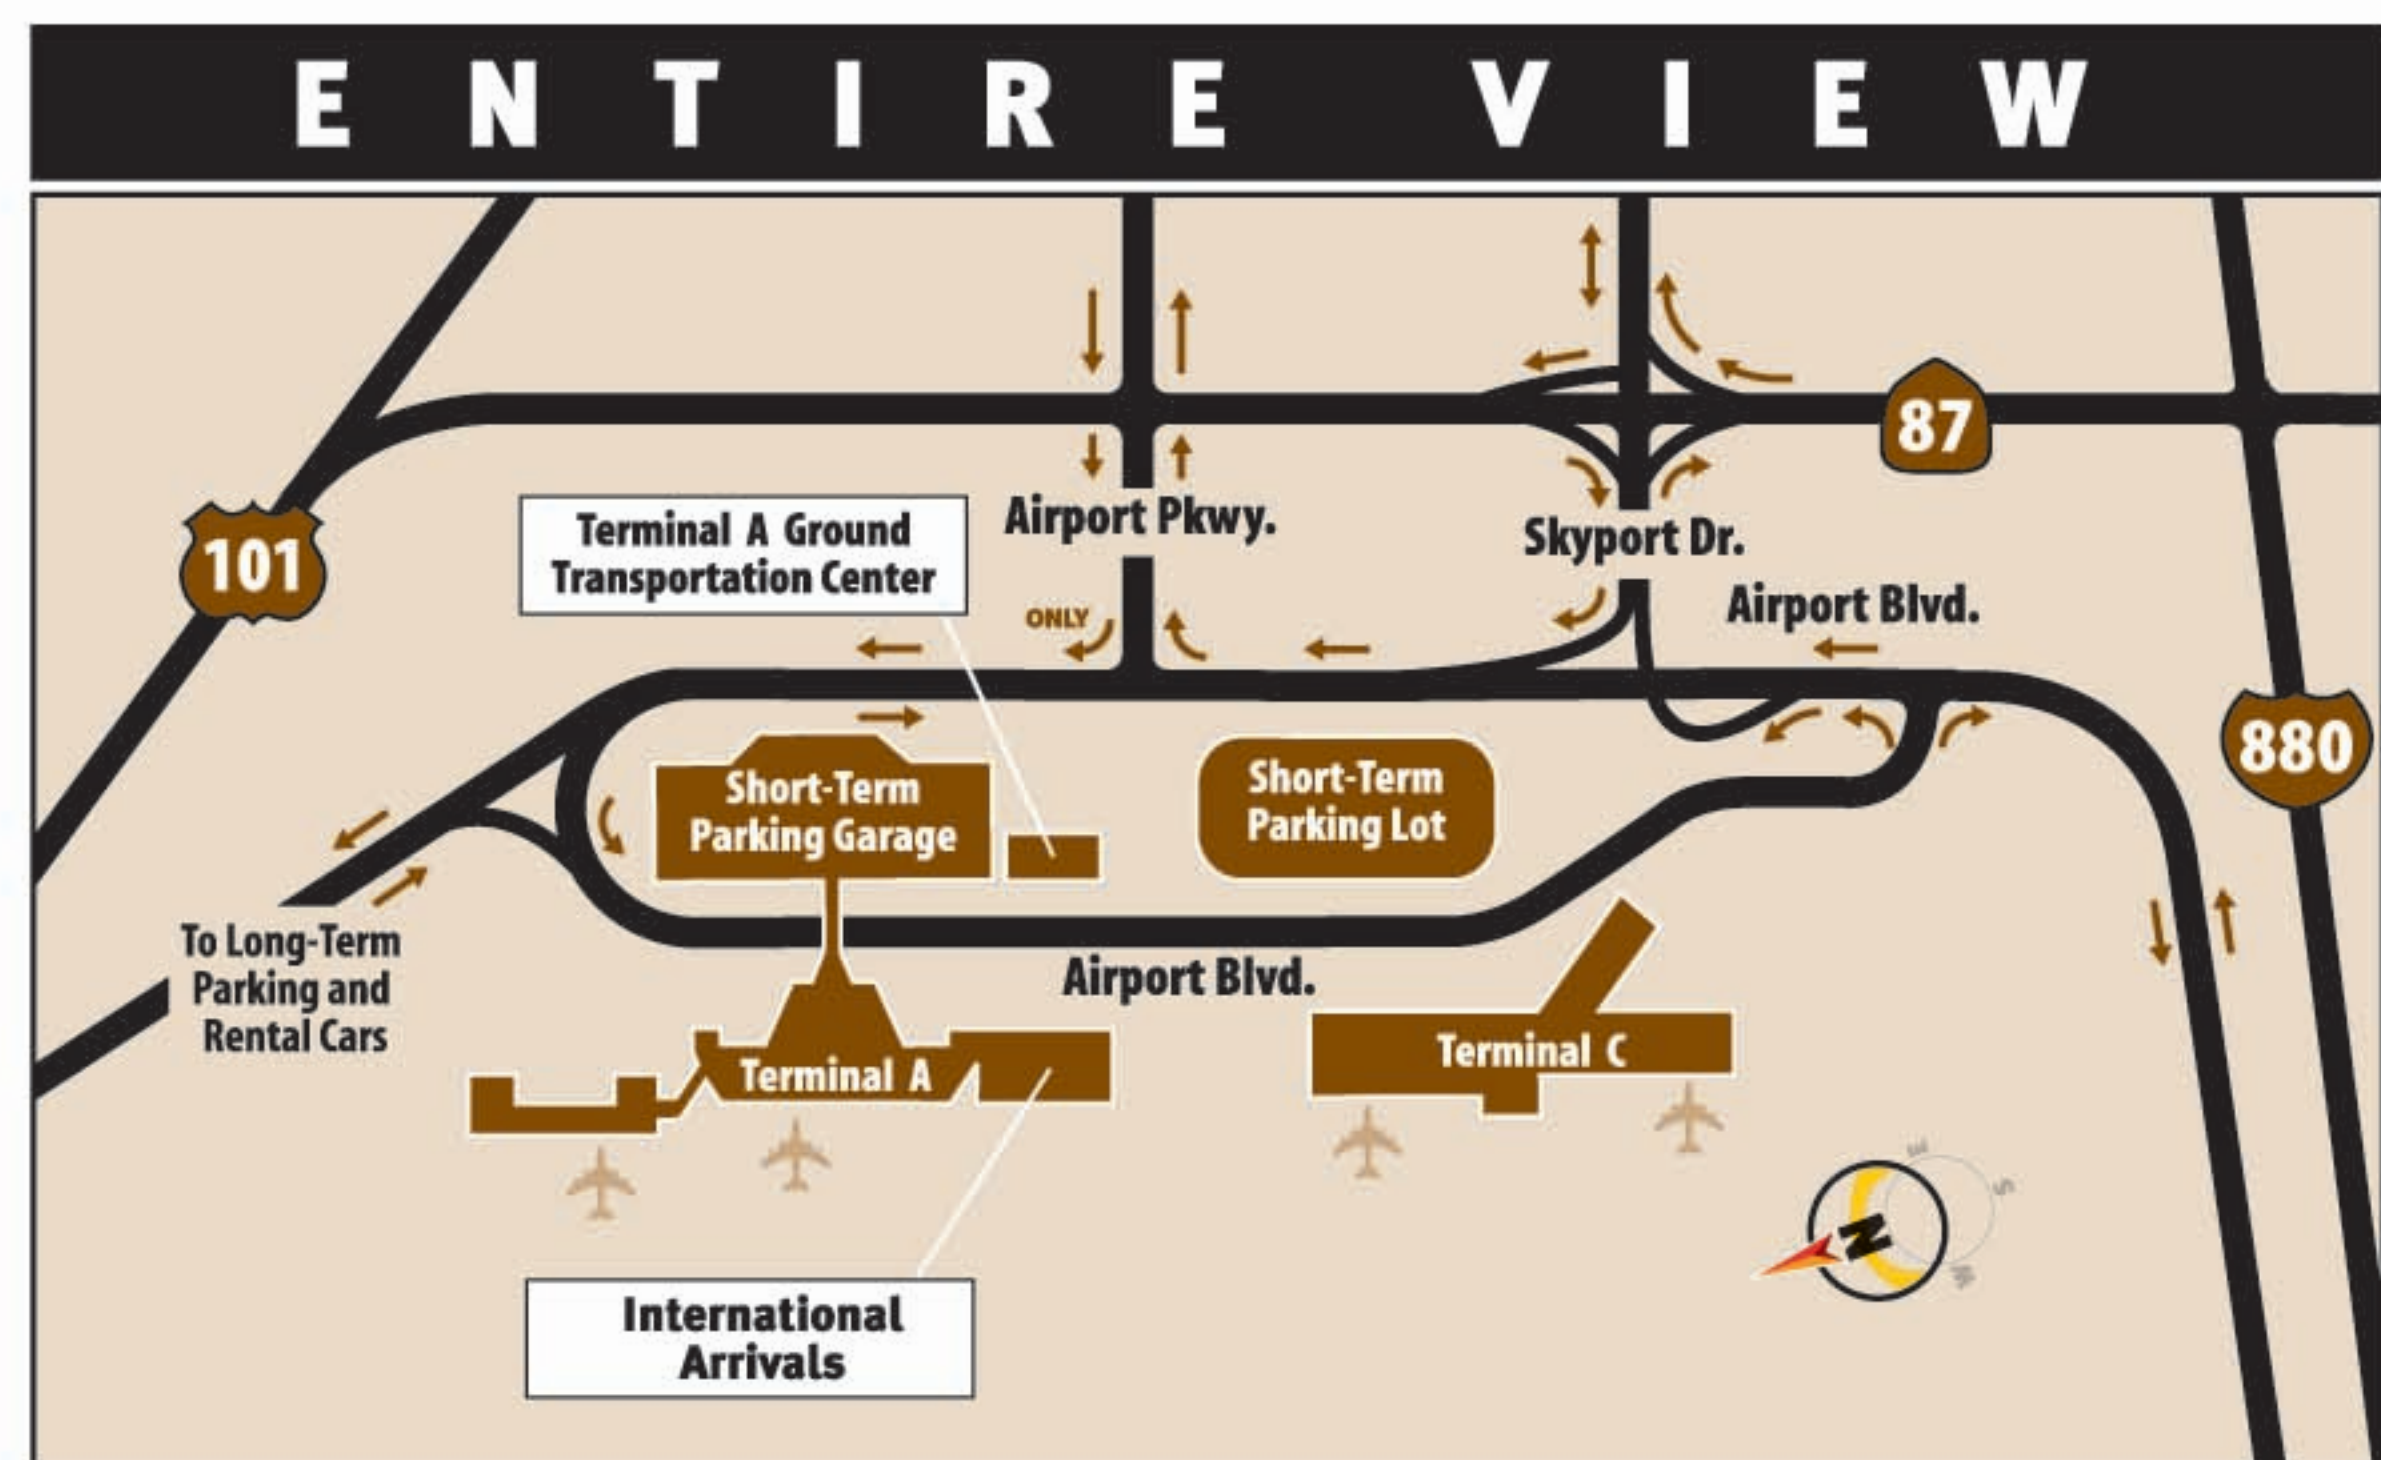

# Mineta San José International Airport

# TERMINAL C

- Expedia.com Internet Cafe
- Starbucks Coffee
- Señor Jalapeño
- Harbor Express
- Burger King
- Lappert's Ice Cream

- Information Booth**
  - For additional information dial 4759 from a white courtesy phone.
  - Or dial 408.277.4759 from a standard phone.
- Customer Service**
  - Dial 55 from a white courtesy phone.
  - Or dial 408.501.0979 from a standard phone.
- Wireless Internet Access**
  - Airport offers wireless internet access throughout terminals through Wayport wireless.
- Medical Emergencies**
  - Dial 111 from a white courtesy phone.
  - Or dial 911 from a standard phone.
- Automated External Defibrillator**
- Lost and Found**
  - Dial 5149 from a white courtesy phone.
  - Or dial 408.277.5419 from a standard phone.
  - Located at the Operations Offices on the 2nd floor at Terminal C.

**LEGEND**

Ticket Counter	Automated External Defibrillator	Luggage Carts	Stairs	Escalator
Food/Drink	Emergency Exit	Shoe Shine	Insurance	Hotel Information
Restrooms	Change Machines	Elevator	Telephone—Public	Vending Machine
News/Gifts	Currency Exchange	Mail Drop and Stamp Vending	Telephone—Courtesy	Stamps
				CheckPoint Mailers