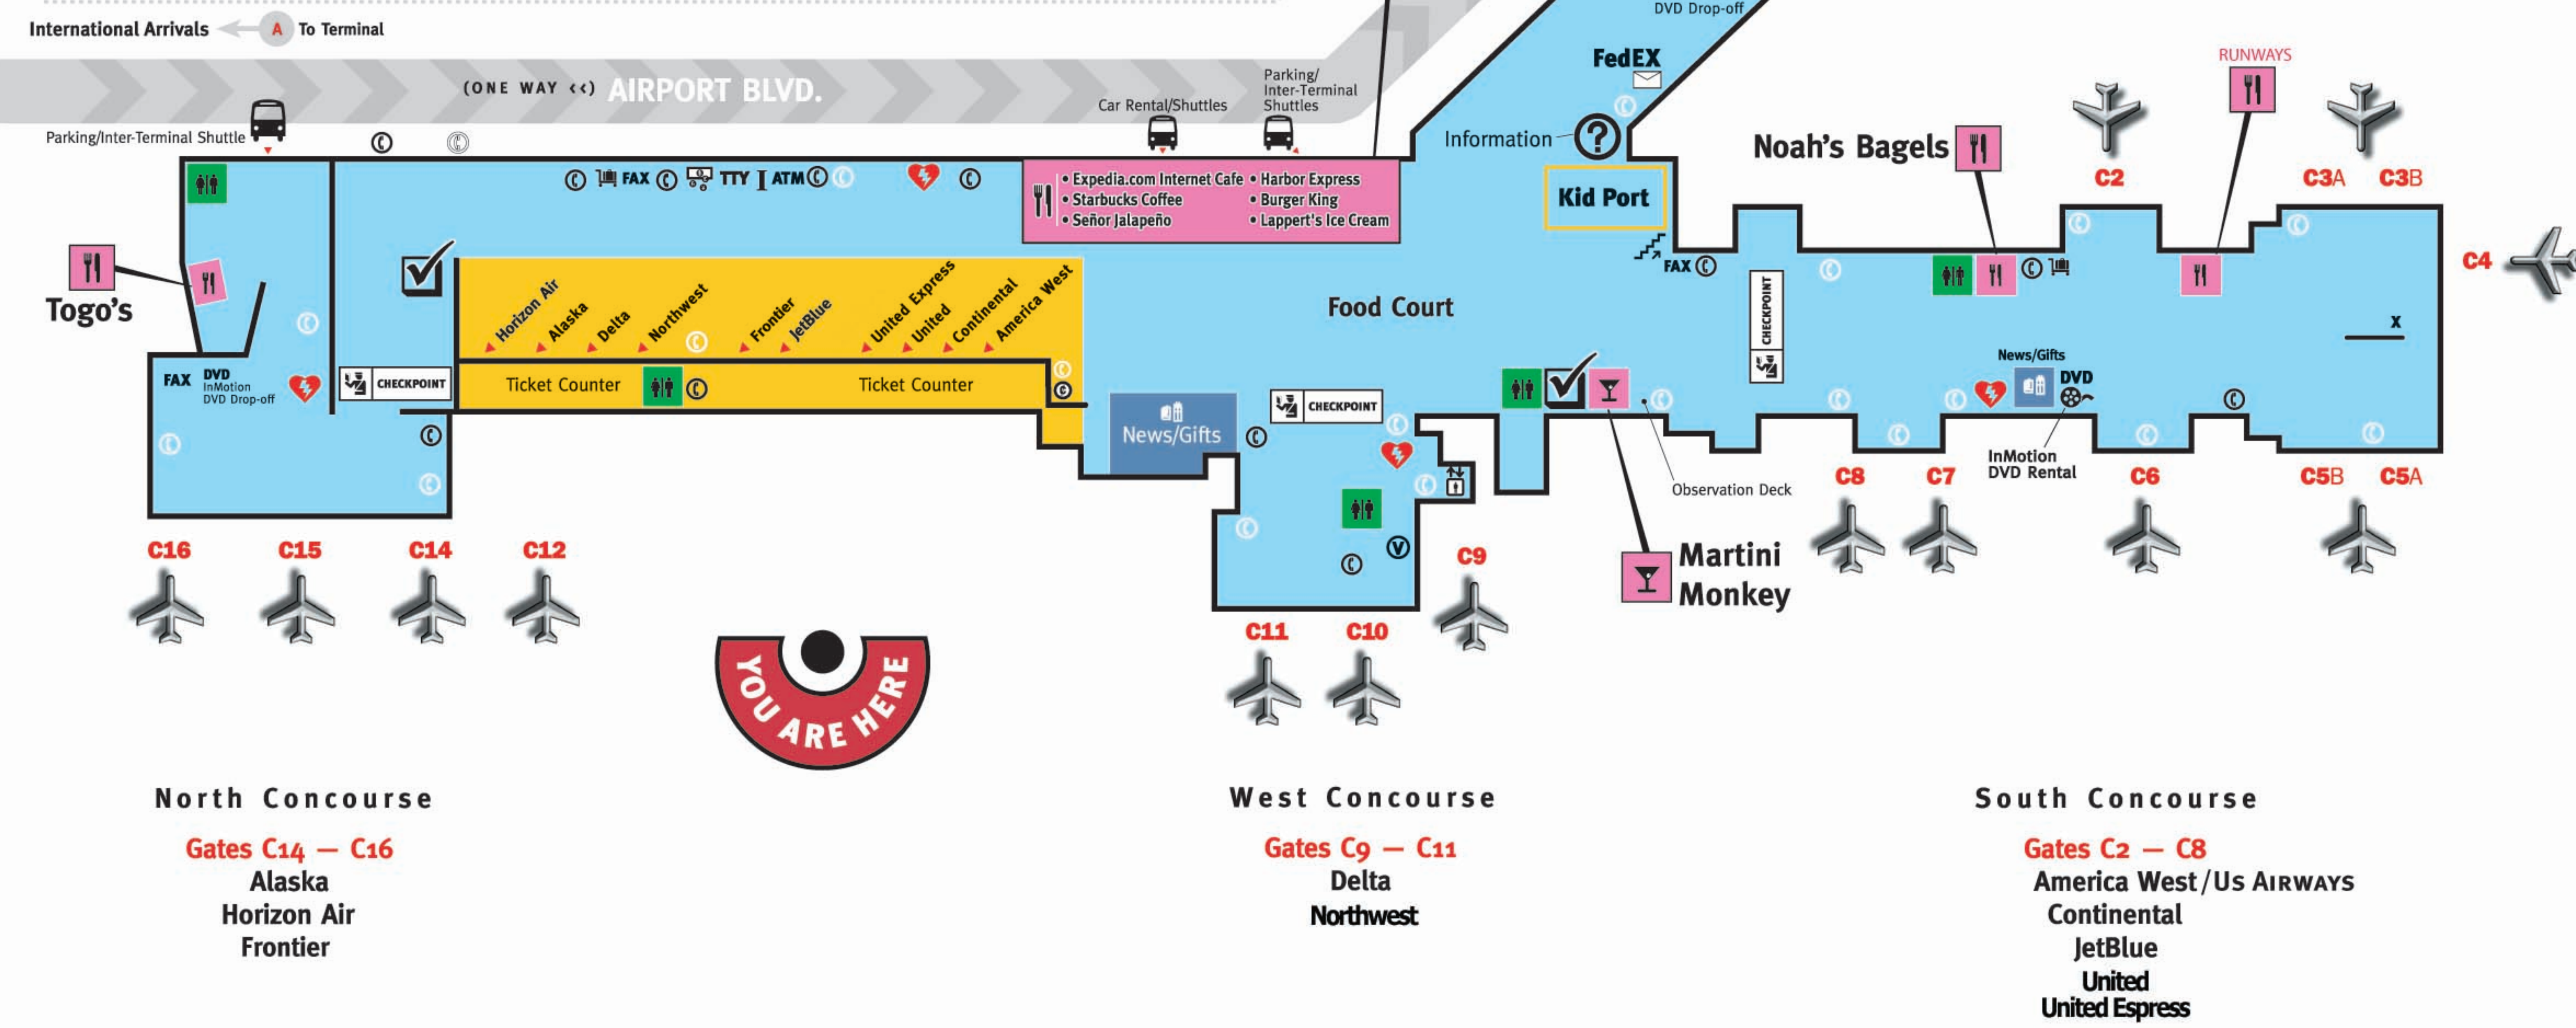

# Mineta San José International Airport

# TERMINAL C

- Expedia.com Internet Cafe
- Starbucks Coffee
- Señor Jalapeño
- Harbor Express
- Burger King
- Lappert's Ice Cream

- Information Booth**
  - For additional information dial 4759 from a white courtesy phone.
  - Or dial 408.277.4759 from a standard phone.
- Customer Service**
  - Dial 55 from a white courtesy phone.
  - Or dial 408.501.0979 from a standard phone.
- Wireless Internet Access**
  - Airport offers wireless internet access throughout terminals through Wayport wireless.
- Medical Emergencies**
  - Dial 111 from a white courtesy phone.
  - Or dial 911 from a standard phone.
- Automated External Defibrillator**
- Lost and Found**
  - Dial 5149 from a white courtesy phone.
  - Or dial 408.277.5419 from a standard phone.
  - Located at the Operations Offices on the 2nd floor at Terminal C.

**LEGEND**

Ticket Counter	Automated External Defibrillator	Luggage Carts	Stairs	Escalator
Food/Drink	Emergency Exit	Shoe Shine	Insurance	Hotel Information
Restrooms	Change Machines	Elevator	Telephone—Public	Vending Machine
News/Gifts	Currency Exchange	Mail Drop and Stamp Vending	Telephone—Courtesy	Stamps
				CheckPoint Mailers