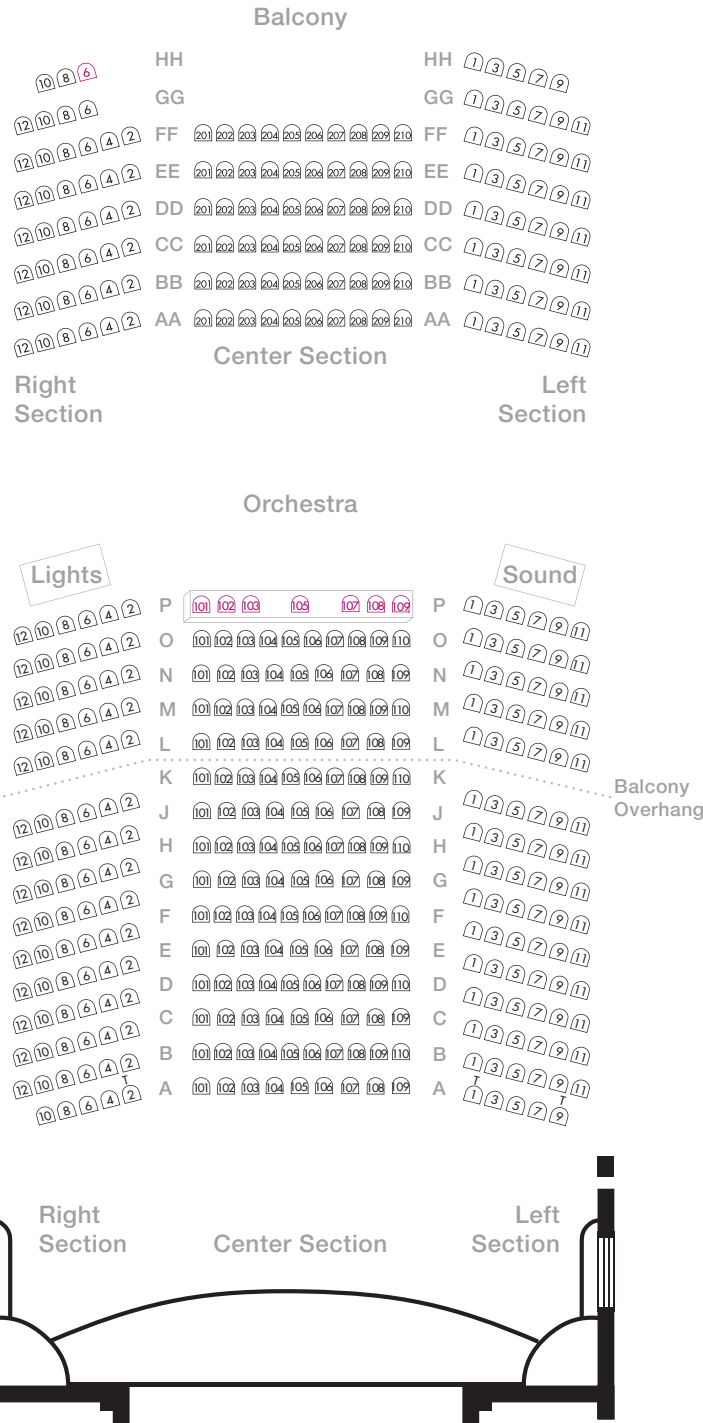

FACILITIES

MONTGOMERY THEATER

SEATING PLAN

ADA seating is available in every price level

Location	Capacity	Seating	Balcony	Stage Proscenium Opening (WxH)	Stage Size (WxH)
Montgomery Theater	468	318	150	26' x 14'	50' x 30'

FACILITIES

MONTGOMERY THEATER

OVERALL FLOORPLAN

Location	Capacity	Seating	Balcony	Stage Proscenium Opening (WxH)	Stage Size (WxH)
Montgomery Theater	468	318	150	26' x 14'	50' x 30'