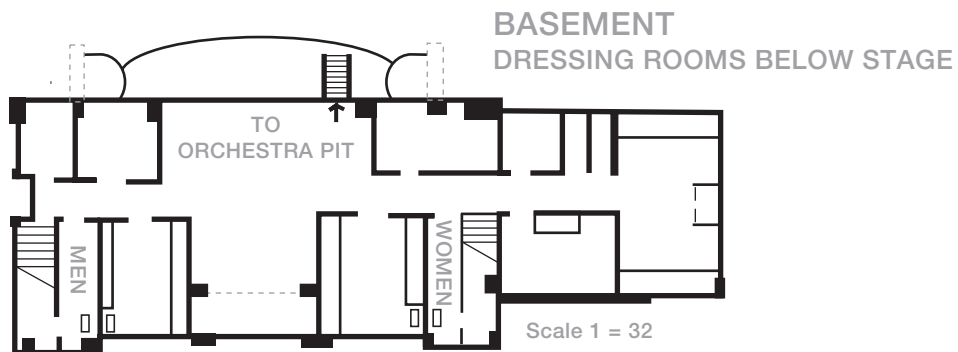

FACILITIES

MONTGOMERY THEATER

SEATING PLAN

ADA seating is available in every price level

Location	Capacity	Seating	Balcony	Stage Proscenium Opening (WxH)	Stage Size (WxH)
Montgomery Theater	468	318	150	26' x 14'	50' x 30'

FACILITIES

MONTGOMERY THEATER

OVERALL FLOORPLAN

Location	Capacity	Seating	Balcony	Stage Proscenium Opening (WxH)	Stage Size (WxH)
Montgomery Theater	468	318	150	26' x 14'	50' x 30'