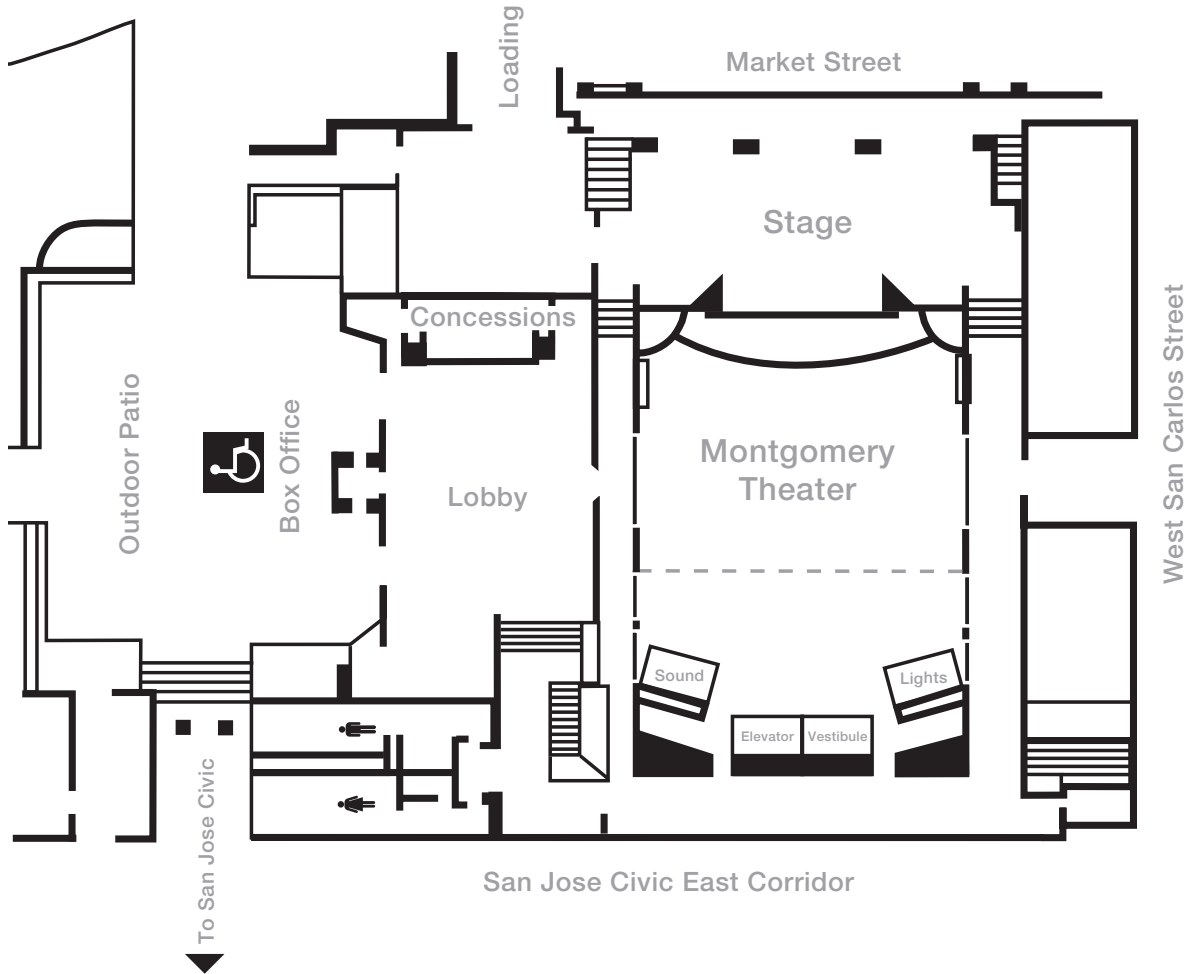

FACILITIES

MONTGOMERY THEATER

SEATING PLAN

ADA seating is available in every price level

Location	Capacity	Seating	Balcony	Stage Proscenium Opening (WxH)	Stage Size (WxH)
Montgomery Theater	468	318	150	26' x 14'	50' x 30'

FACILITIES

MONTGOMERY THEATER

OVERALL FLOORPLAN

Location	Capacity	Seating	Balcony	Stage Proscenium Opening (WxH)	Stage Size (WxH)
Montgomery Theater	468	318	150	26' x 14'	50' x 30'