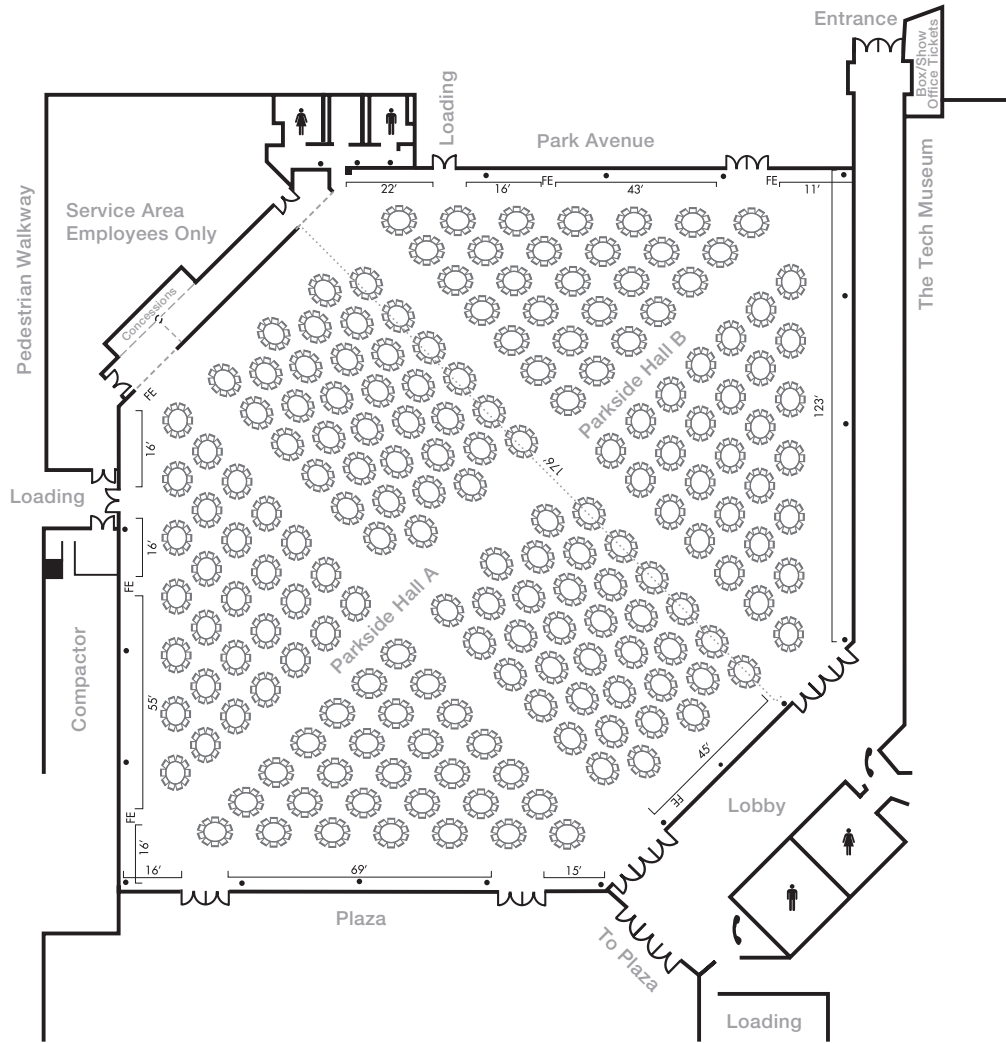

FACILITIES

PARKSIDE HALL EXHIBIT HALLS A & B ~ 10' x 10' BOOTHS

Location	Dimensions	Ceiling	Sq. Ft.	Theater	Classroom	Banquet	8' x 10' Exhibit Booths	10' x 10' Exhibit Booths	Wall Covering	Carpet Color	Lights	Sound
Exhibit Hall A	172' x 150'	24'	18,000	1,800	900	1,120	109	92	Brown	MoCCA	Metal Halide/ Dimmable Incandescent	Paging
Exhibit Hall B	172' x 105'	24'	12,000	1,000	600	700	62	54	Brown	MoCCA	Metal Halide/ Dimmable Incandescent	Paging
Exhibit Halls A-B	172' x 255'	24'	30,000	3,000	1,800	1,840	171	146	Brown	MoCCA	Metal Halide/ Dimmable Incandescent	Paging
Exhibit Hall Lobby	85' x 30'	9'-16'	2,550	-	-	-	-	-	Brown	MoCCA	Incandescent	Portable

*Room capacities do not include any ancillary equipment (i.e. staging, A/V, buffet tables, reception & registration area). Theater capacities do account for minimal staging setup.

FACILITIES

PARKSIDE HALL EXHIBIT HALLS A & B ~ BANQUET

Location	Dimensions	Ceiling	Sq. Ft.	Theater	Classroom	Banquet	8' x 10' Exhibit Booths	10' x 10' Exhibit Booths	Wall Covering	Carpet Color	Lights	Sound
Exhibit Hall A	172' x 150'	24'	18,000	1,800	900	1,120	109	92	Brown	MoCCA	Metal Halide/ Dimmable Incandescent	Paging
Exhibit Hall B	172' x 105'	24'	12,000	1,000	600	700	62	54	Brown	MoCCA	Metal Halide/ Dimmable Incandescent	Paging
Exhibit Halls A-B	172' x 255'	24'	30,000	3,000	1,800	1,840	171	146	Brown	MoCCA	Metal Halide/ Dimmable Incandescent	Paging
Exhibit Hall Lobby	85' x 30'	9'-16'	2,550	-	-	-	-	-	Brown	MoCCA	Incandescent	Portable