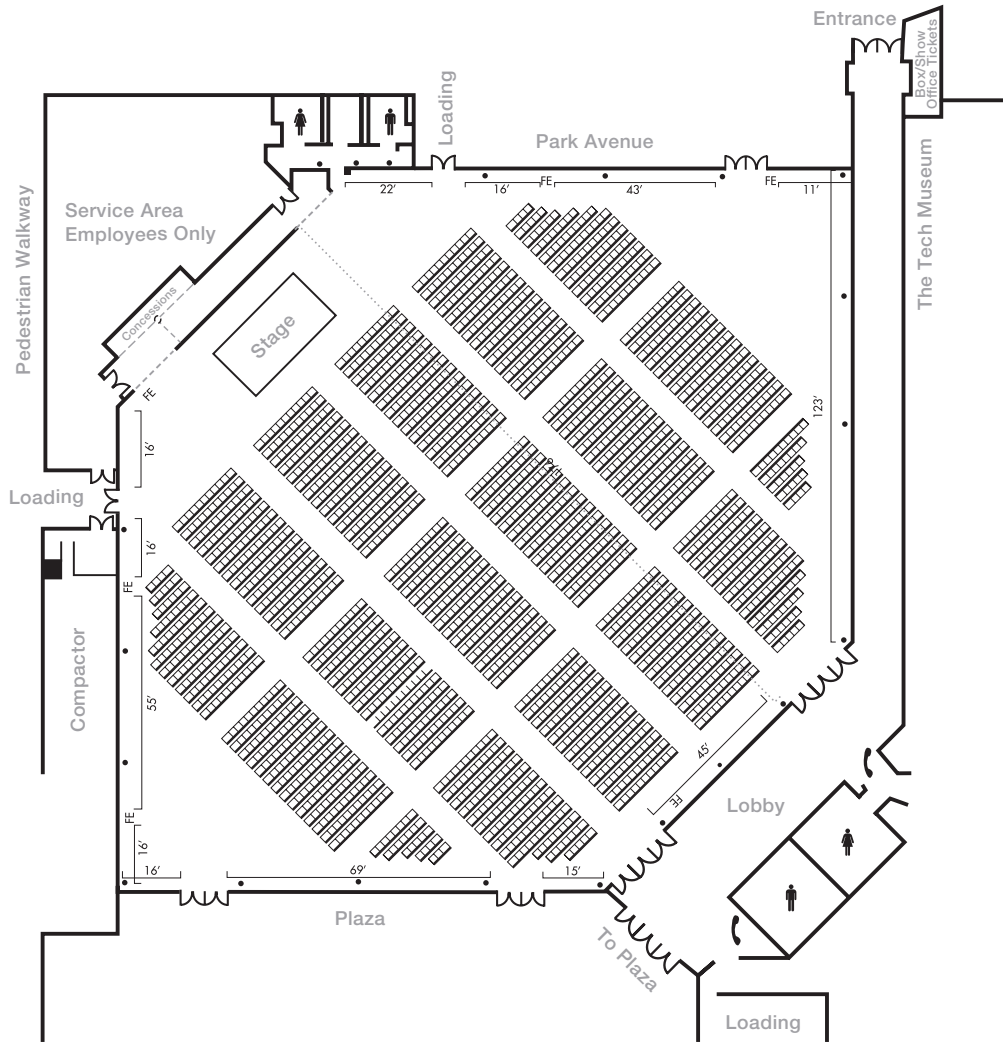

FACILITIES

PARKSIDE HALL EXHIBIT HALLS A & B ~ THEATER

Location	Dimensions	Ceiling	Sq. Ft.	Theater	Classroom	Banquet	8' x 10' Exhibit Booths	10' x 10' Exhibit Booths	Wall Covering	Carpet Color	Lights	Sound
Exhibit Hall A	172' x 150'	24'	18,000	1,800	900	1,120	109	92	Brown	Mocca	Metal Halide/ Dimmable Incandescent	Paging
Exhibit Hall B	172' x 105'	24'	12,000	1,000	600	700	62	54	Brown	Mocca	Metal Halide/ Dimmable Incandescent	Paging
Exhibit Halls A-B	172' x 255'	24'	30,000	3,000	1,800	1,840	171	146	Brown	Mocca	Metal Halide/ Dimmable Incandescent	Paging
Exhibit Hall Lobby	85' x 30'	9'-16'	2,550	-	-	-	-	-	Brown	Mocca	Incandescent	Portable

*Room capacities do not include any ancillary equipment (i.e. staging, A/V, buffet tables, reception & registration area). Theater capacities do account for minimal staging setup.