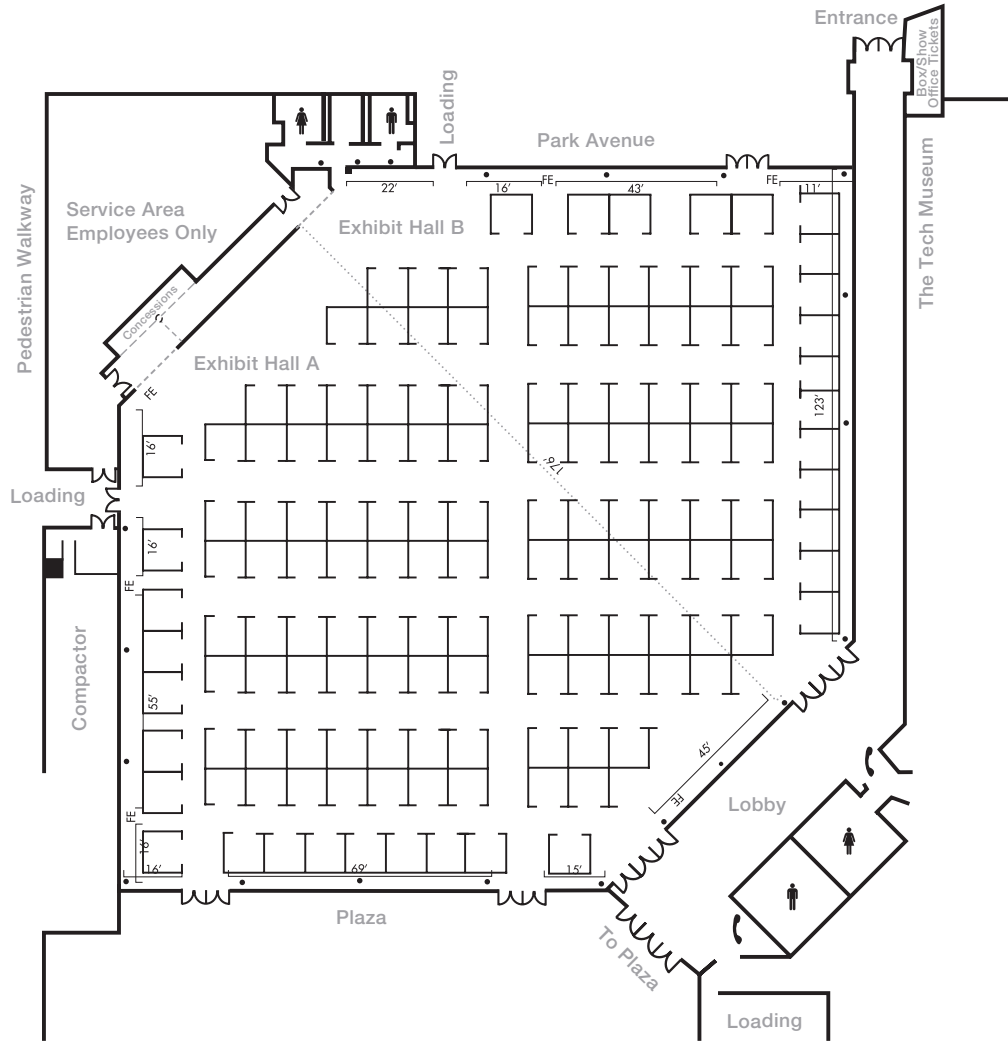

FACILITIES

PARKSIDE HALL EXHIBIT HALLS A & B ~ 10' x 10' BOOTHS

Location	Dimensions	Ceiling	Sq. Ft.	Theater	Classroom	Banquet	8' x 10' Exhibit Booths	10' x 10' Exhibit Booths	Wall Covering	Carpet Color	Lights	Sound
Exhibit Hall A	172' x 150'	24'	18,000	1,800	900	1,120	109	92	Brown	MoCCA	Metal Halide/ Dimmable Incandescent	Paging
Exhibit Hall B	172' x 105'	24'	12,000	1,000	600	700	62	54	Brown	MoCCA	Metal Halide/ Dimmable Incandescent	Paging
Exhibit Halls A-B	172' x 255'	24'	30,000	3,000	1,800	1,840	171	146	Brown	MoCCA	Metal Halide/ Dimmable Incandescent	Paging
Exhibit Hall Lobby	85' x 30'	9'-16'	2,550	-	-	-	-	-	Brown	MoCCA	Incandescent	Portable

*Room capacities do not include any ancillary equipment (i.e. staging, A/V, buffet tables, reception & registration area). Theater capacities do account for minimal staging setup.

FACILITIES

PARKSIDE HALL EXHIBIT HALLS A & B ~ BANQUET

Location	Dimensions	Ceiling	Sq. Ft.	Theater	Classroom	Banquet	8' x 10' Exhibit Booths	10' x 10' Exhibit Booths	Wall Covering	Carpet Color	Lights	Sound
Exhibit Hall A	172' x 150'	24'	18,000	1,800	900	1,120	109	92	Brown	MoCCA	Metal Halide/ Dimmable Incandescent	Paging
Exhibit Hall B	172' x 105'	24'	12,000	1,000	600	700	62	54	Brown	MoCCA	Metal Halide/ Dimmable Incandescent	Paging
Exhibit Halls A-B	172' x 255'	24'	30,000	3,000	1,800	1,840	171	146	Brown	MoCCA	Metal Halide/ Dimmable Incandescent	Paging
Exhibit Hall Lobby	85' x 30'	9'-16'	2,550	-	-	-	-	-	Brown	MoCCA	Incandescent	Portable