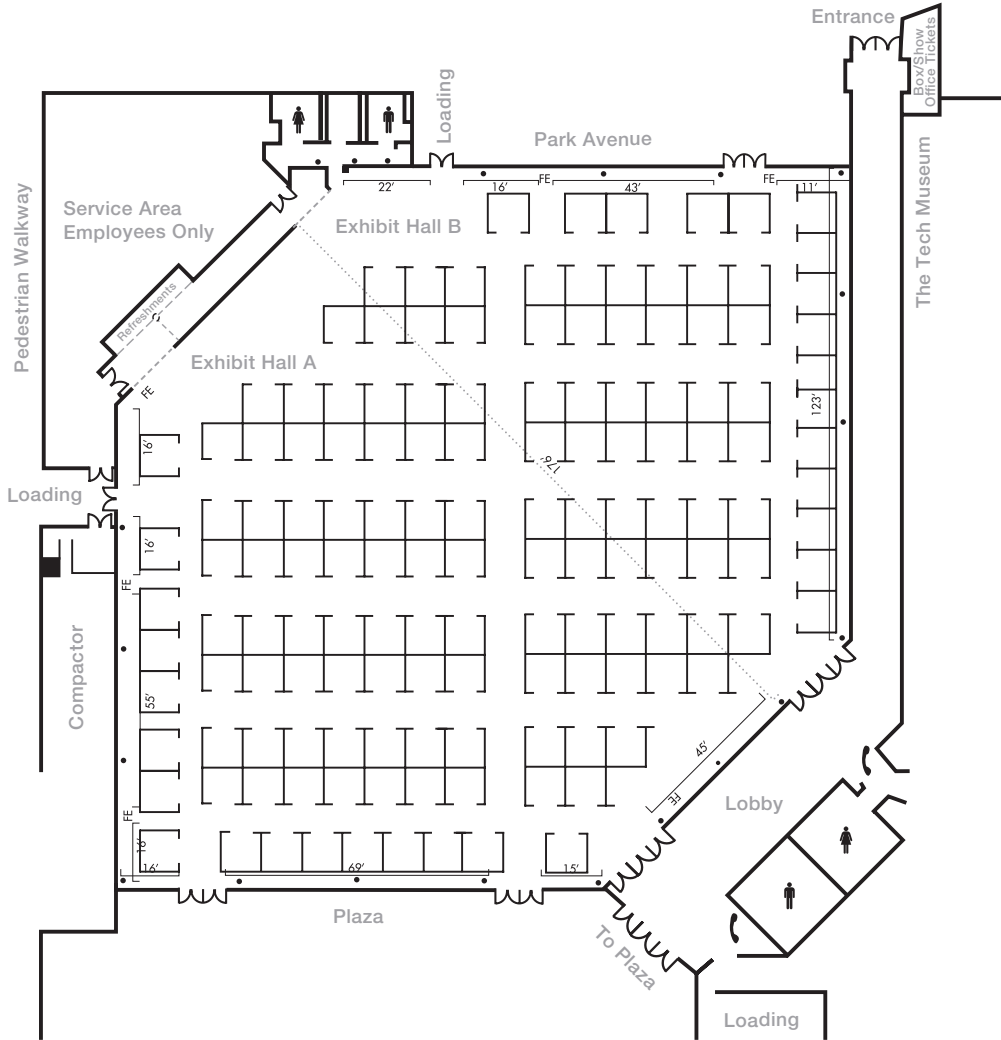

# FACILITIES

## PARKSIDE HALL EXHIBIT HALLS A & B ~ 10' x 10' BOOTHS

Location	Dimensions	Ceiling	Sq. Ft.	Theater	Classroom	Banquet	8' x 10' Exhibit Booths	10' x 10' Exhibit Booths	Wall Covering	Carpet Color	Lights	Sound
Exhibit Hall A	172' x 150'	24'	18,000	1,800	900	1,120	109	92	Brown	Mocca	Metal Halide/ Dimmable Incandescent	Paging
Exhibit Hall B	172' x 105'	24'	12,000	1,000	600	700	62	54	Brown	Mocca	Metal Halide/ Dimmable Incandescent	Paging
Exhibit Hall A-B	172' x 255'	24'	30,000	3,000	1,800	1,840	171	146	Brown	Mocca	Metal Halide/ Dimmable Incandescent	Paging
Exhibit Hall Lobby	85' x 30'	9'-16'	2,550	-	-	-	-	-	Brown	Mocca	Incandescent	Portable

## PARKSIDE HALL EXHIBIT HALL A & B BANQUET

Location	Dimensions	Ceiling	Sq. Ft.	Theater	Classroom	Banquet	8' x 10' Exhibit Booths	10' x 10' Exhibit Booths	Wall Covering	Carpet Color	Lights	Sound
Exhibit Hall A	172' x 150'	24'	18,000	1,800	900	1,120	109	92	Brown	MoCCA	Metal Halide/ Dimmable Incandescent	Paging
Exhibit Hall B	172' x 105'	24'	12,000	1,000	600	700	62	54	Brown	MoCCA	Metal Halide/ Dimmable Incandescent	Paging
Exhibit Hall A-B	172' x 255'	24'	30,000	3,000	1,800	1,840	171	146	Brown	MoCCA	Metal Halide/ Dimmable Incandescent	Paging
Exhibit Hall Lobby	85' x 30'	9'-16'	2,550	-	-	-	-	-	Brown	MoCCA	Incandescent	Portable