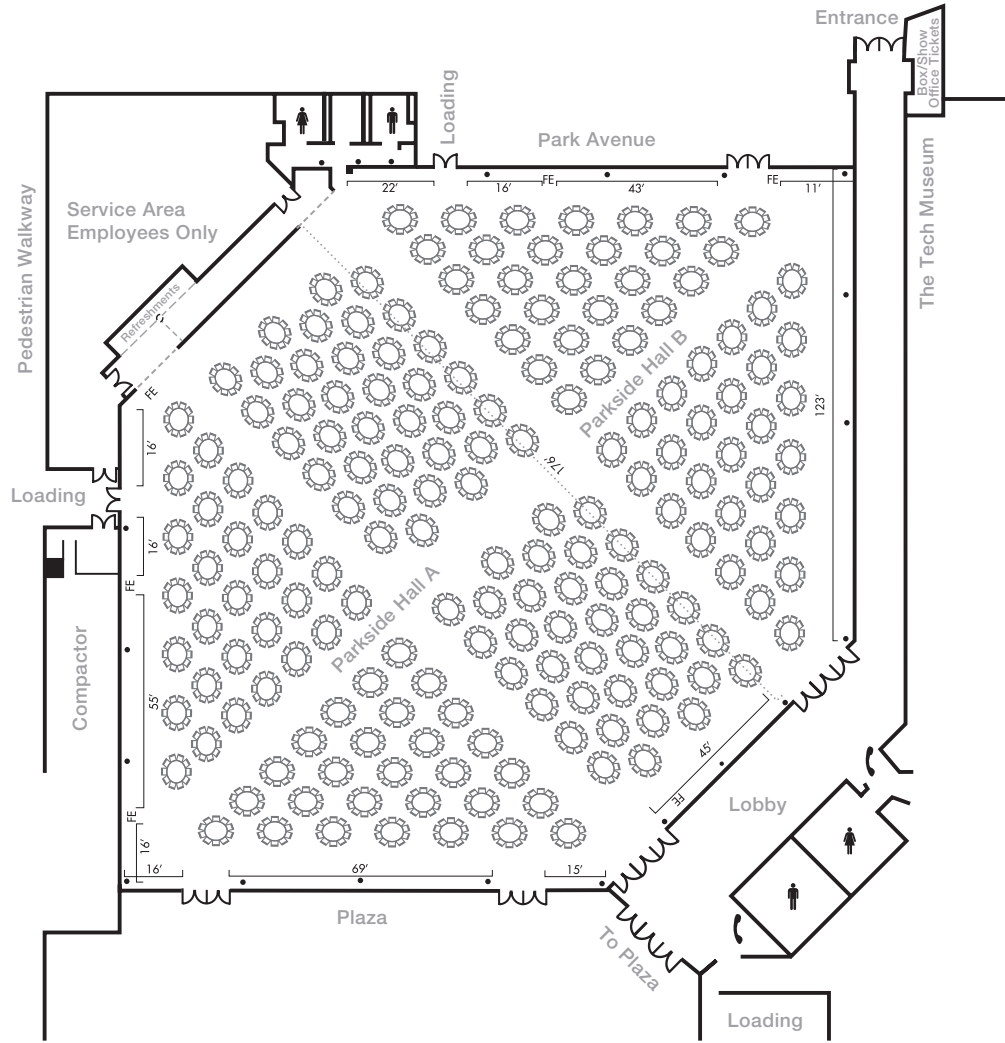

## PARKSIDE HALL EXHIBIT HALLS A & B ~ 10' x 10' BOOTHS

Location	Dimensions	Ceiling	Sq. Ft.	Theater	Classroom	Banquet	8' x 10' Exhibit Booths	10' x 10' Exhibit Booths	Wall Covering	Carpet Color	Lights	Sound
Exhibit Hall A	172' x 150'	24'	18,000	1,800	900	1,120	109	92	Brown	Mocca	Metal Halide/ Dimmable Incandescent	Paging
Exhibit Hall B	172' x 105'	24'	12,000	1,000	600	700	62	54	Brown	Mocca	Metal Halide/ Dimmable Incandescent	Paging
Exhibit Hall A-B	172' x 255'	24'	30,000	3,000	1,800	1,840	171	146	Brown	Mocca	Metal Halide/ Dimmable Incandescent	Paging
Exhibit Hall Lobby	85' x 30'	9'-16'	2,550	-	-	-	-	-	Brown	Mocca	Incandescent	Portable

## PARKSIDE HALL EXHIBIT HALL A & B BANQUET

Location	Dimensions	Ceiling	Sq. Ft.	Theater	Classroom	Banquet	8' x 10' Exhibit Booths	10' x 10' Exhibit Booths	Wall Covering	Carpet Color	Lights	Sound
Exhibit Hall A	172' x 150'	24'	18,000	1,800	900	1,120	109	92	Brown	MoCCA	Metal Halide/ Dimmable Incandescent	Paging
Exhibit Hall B	172' x 105'	24'	12,000	1,000	600	700	62	54	Brown	MoCCA	Metal Halide/ Dimmable Incandescent	Paging
Exhibit Hall A-B	172' x 255'	24'	30,000	3,000	1,800	1,840	171	146	Brown	MoCCA	Metal Halide/ Dimmable Incandescent	Paging
Exhibit Hall Lobby	85' x 30'	9'-16'	2,550	-	-	-	-	-	Brown	MoCCA	Incandescent	Portable