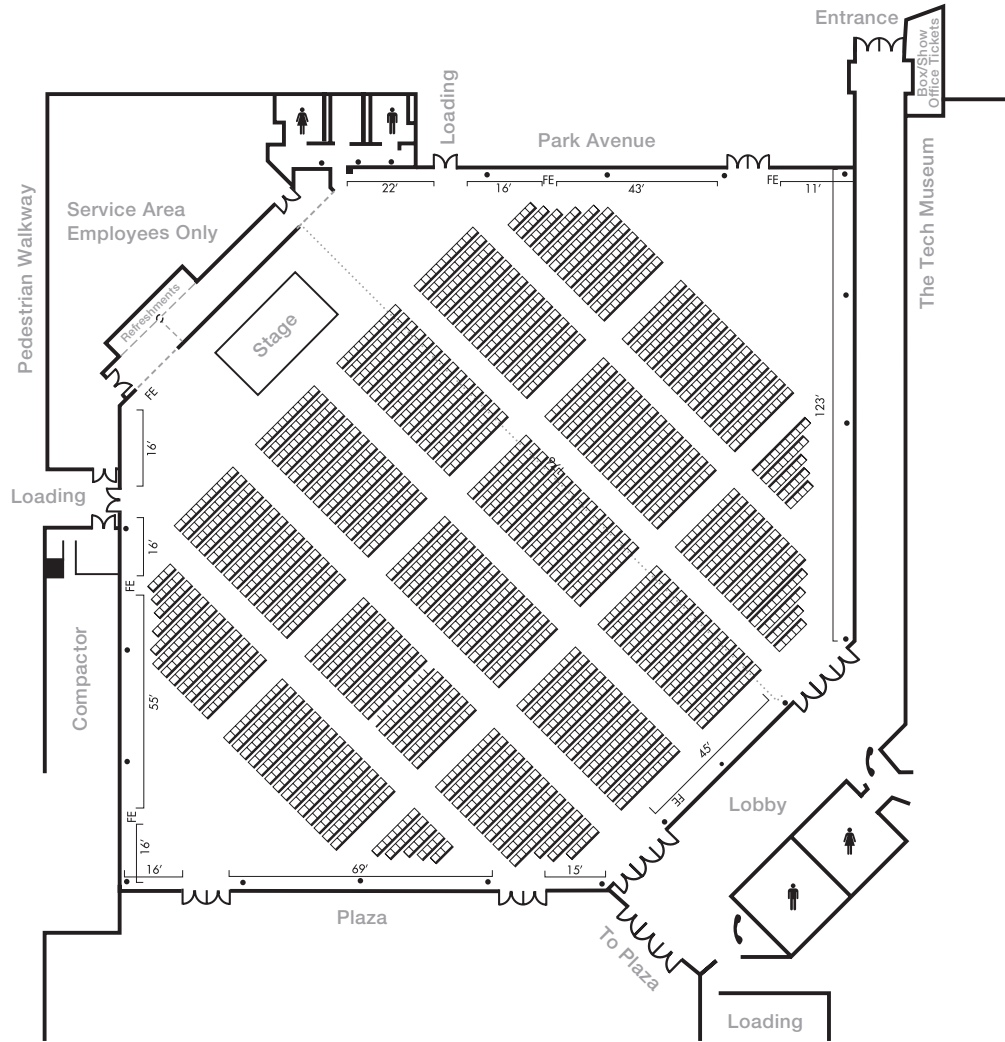

FACILITIES

PARKSIDE HALL EXHIBIT HALL A & B ~ THEATER

Location	Dimensions	Ceiling	Sq. Ft.	Theater	Classroom	Banquet	8' x 10' Exhibit Booths	10' x 10' Exhibit Booths	Wall Covering	Carpet Color	Lights	Sound
Exhibit Hall A	172' x 150'	24'	18,000	1,800	900	1,120	109	92	Brown	Mocca	Metal Halide/ Dimmable Incandescent	Paging
Exhibit Hall B	172' x 105'	24'	12,000	1,000	600	700	62	54	Brown	Mocca	Metal Halide/ Dimmable Incandescent	Paging
Exhibit Hall A-B	172' x 255'	24'	30,000	3,000	1,800	1,840	171	146	Brown	Mocca	Metal Halide/ Dimmable Incandescent	Paging
Exhibit Hall Lobby	85' x 30'	9'-16'	2,550	-	-	-	-	-	Brown	Mocca	Incandescent	Portable

*Room capacities do not include any ancillary equipment (i.e. staging, A/V, buffet tables, reception & registration area). Theater capacities do account for minimal staging setup.