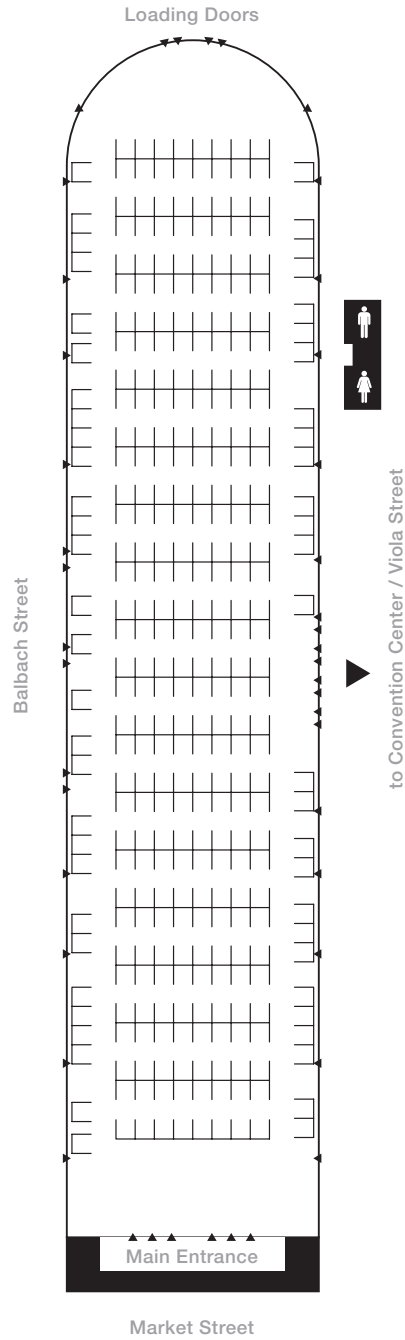

## SOUTH HALL 10' x 10' BOOTHS

Location	Dimensions	Ceiling	Sq. Ft.	Theater	Classroom	Banquet	Exhibit Booths
South Hall	131' x 607'	48'	80,000	11,000	-	4,800	376

## SOUTH HALL

### EMPTY FLOORPLAN

Location	Dimensions	Ceiling	Sq. Ft.	Theater	Classroom	Banquet	Exhibit Booths
South Hall	131' x 607'	48'	80,000	11,000	-	4,800	376