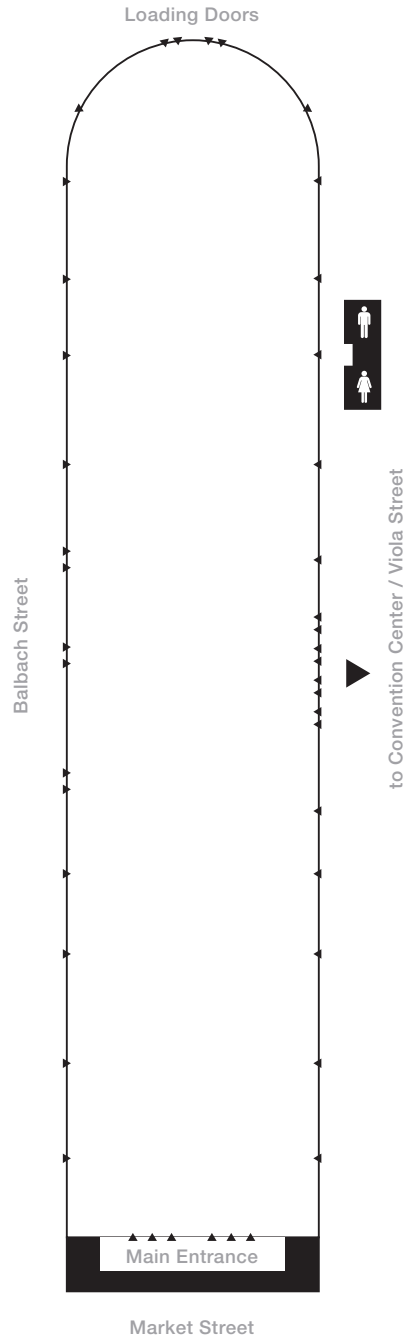

## SOUTH HALL 10' x 10' BOOTHS

Location	Dimensions	Ceiling	Sq. Ft.	Theater	Classroom	Banquet	Exhibit Booths
South Hall	131' x 607'	48'	80,000	11,000	-	4,800	376

## SOUTH HALL

### EMPTY FLOORPLAN

Location	Dimensions	Ceiling	Sq. Ft.	Theater	Classroom	Banquet	Exhibit Booths
South Hall	131' x 607'	48'	80,000	11,000	-	4,800	376