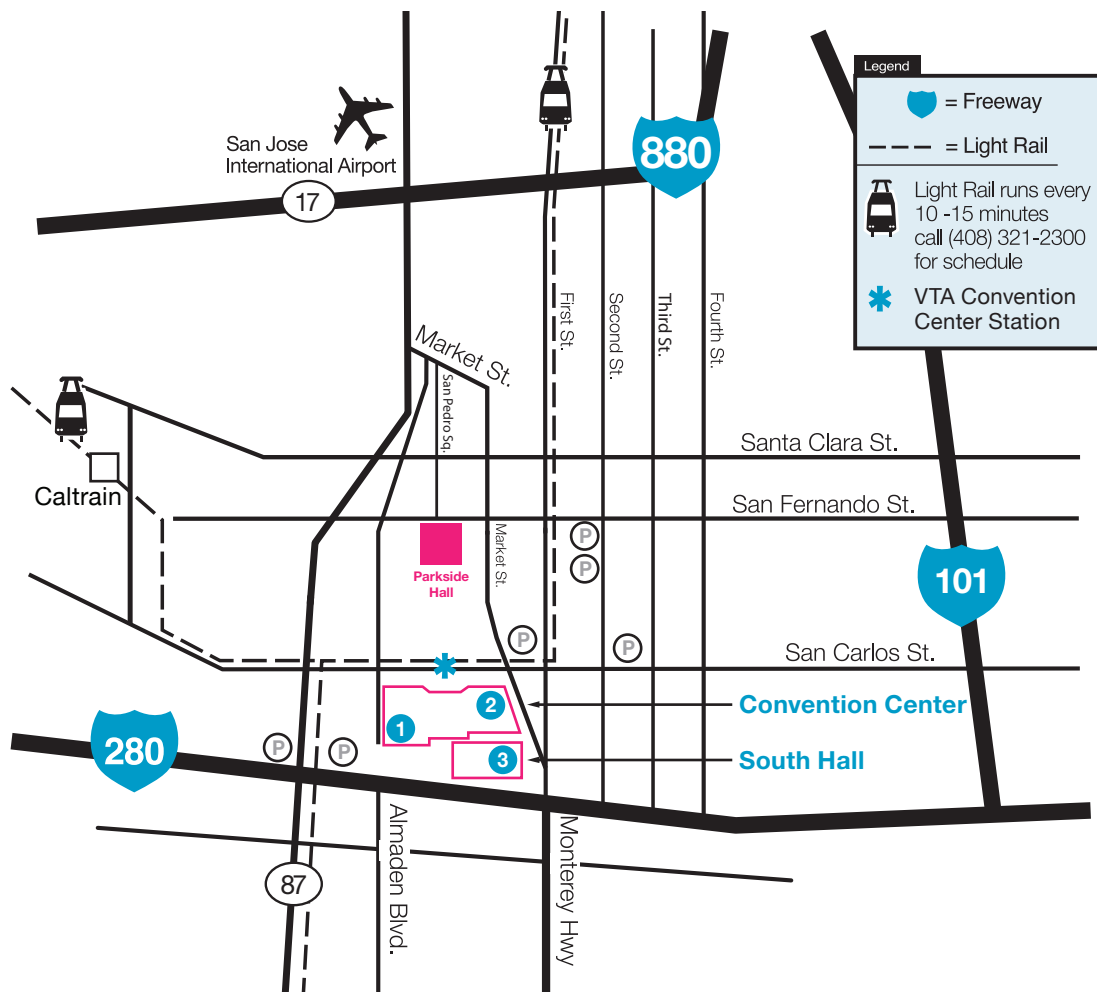

# Parkside Hall Parking Map

# Parkside Hall Driving Directions

**FROM THE NORTH: SAN FRANCISCO (280S) | SAN FRANCISCO (101S) | OAKLAND (880S) | FREMONT (680S)**  
**FROM THE SOUTH: SANTA CRUZ (17N) | SALINAS/MONTEREY/MORGAN HILL (101N)**

## **OAKLAND**

FROM 880 SOUTH  
Take the COLEMAN AVE exit toward the Convention Center/Arena  
Turn LEFT, over the highway, onto COLEMAN AVE  
COLEMAN AVE turns into MARKET ST after 1.5 miles  
Continue on MARKET ST into downtown  
Cross W SAN CARLOS ST  
Turn RIGHT into the Convention Center Parking Garage

## **FREMONT**

FROM 680 SOUTH  
Take I-280 N toward DOWNTOWN SAN JOSE  
Take the 7TH STREET exit  
Go STRAIGHT onto MARGARET WAY  
MARGARET WAY bends right and becomes S 5TH ST  
Turn LEFT onto E REED ST  
Turn RIGHT onto MARKET ST  
Turn LEFT into the Convention Center Parking Garage