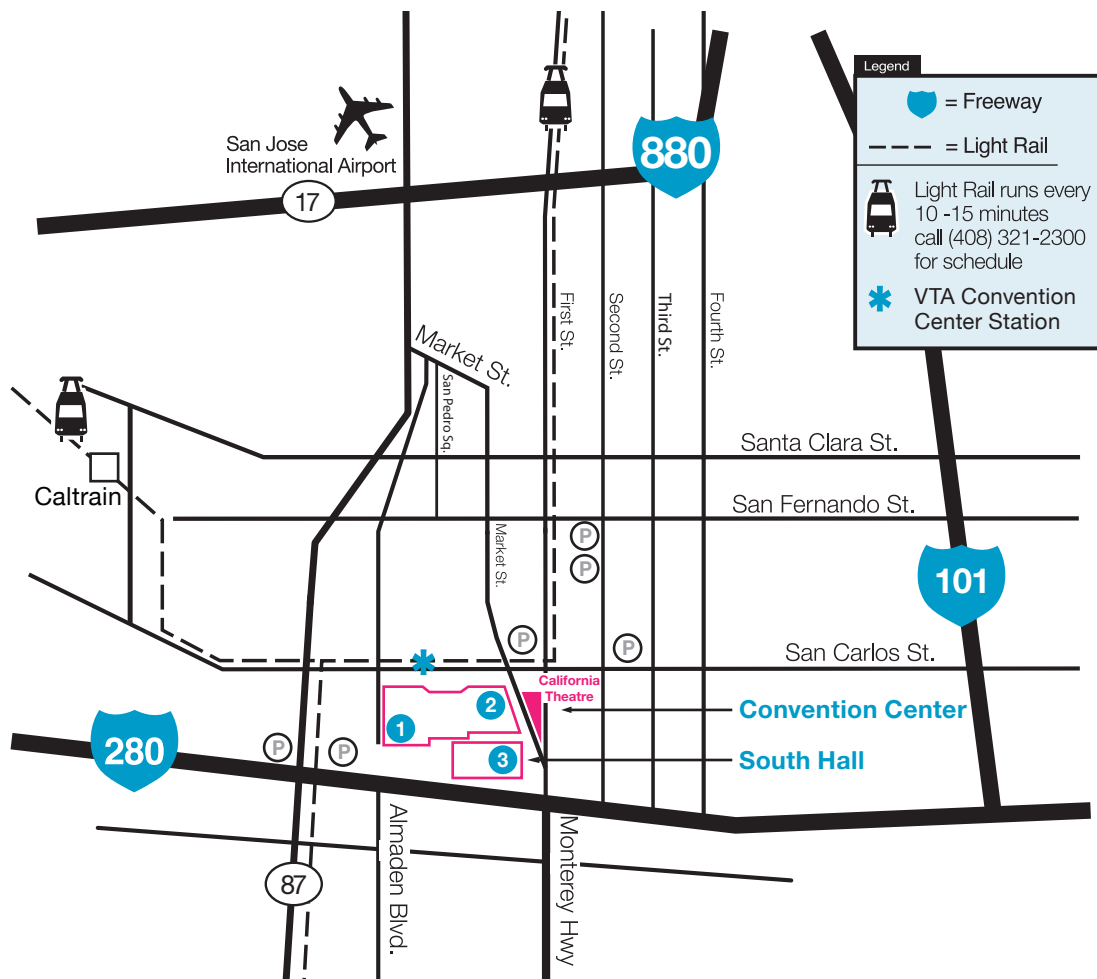

California Theatre Parking Map

PARKING

1. CALIFORNIA THEATRE PARKING (CONVENTION CENTER)

$1.00 per 20 minutes, $20 daily maximum, Monday through Sunday.
Special rates posted at facility may apply during special events.

2. CALIFORNIA THEATRE ADDITIONAL PARKING (CONVENTION CENTER)

$1.00 per 20 minutes, $20 daily maximum, Monday through Sunday.
Special rates posted at facility may apply during special events.

3. CALIFORNIA THEATRE ADDITIONAL PARKING (SOUTH HALL)

South Market and Viola streets
$7 daily at fee; $4 evening flat fee; no overnight parking