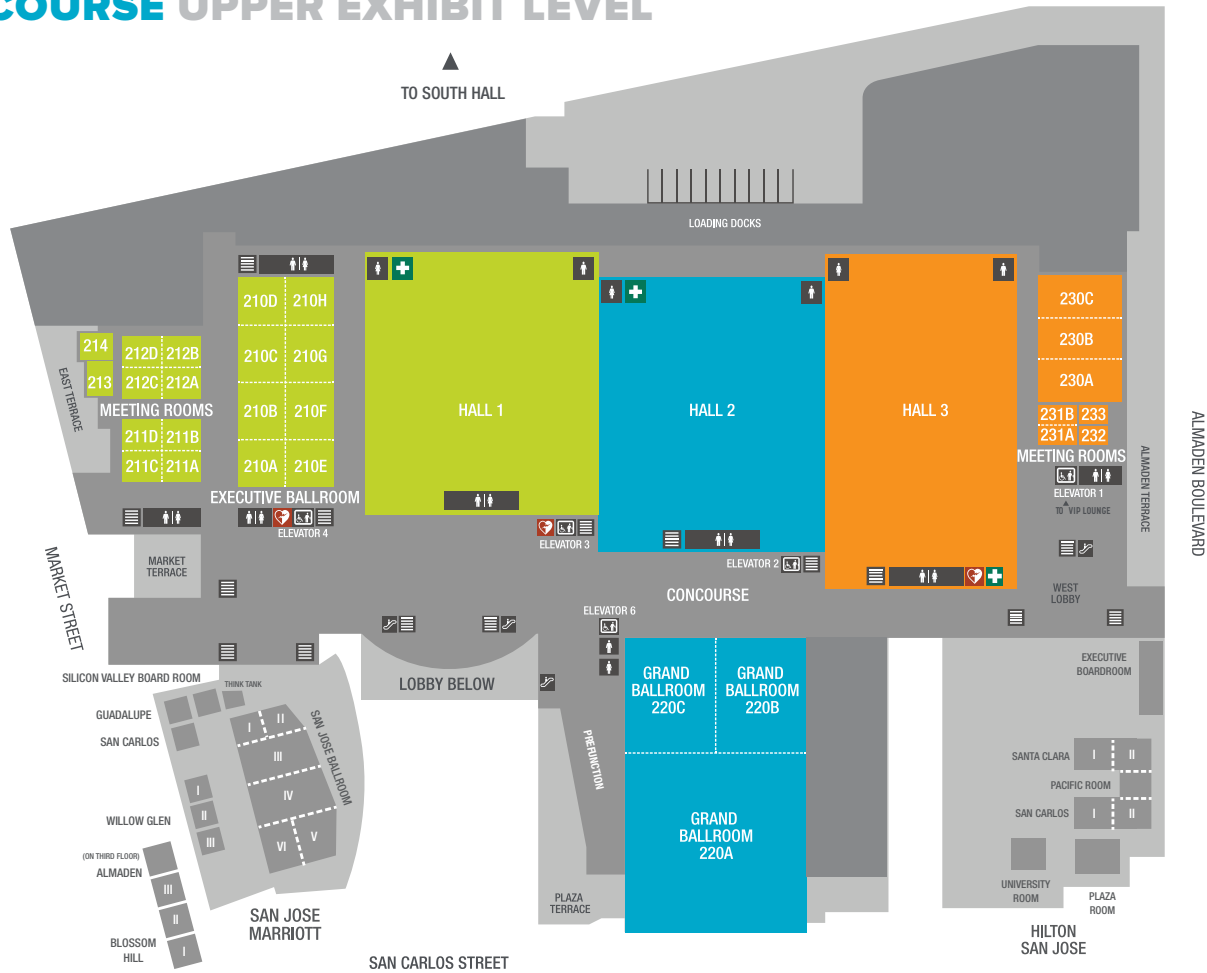

Total Exhibit Space in Convention Center: 214,760 sq. ft.

Total Contiguous Exhibit Space: 165,000 sq. ft.

Grand Ballroom: 35,194 sq. ft.

Total Breakout Meeting Rooms: 43

Downtown Committable Rooms on Peak: 2,200

City-wide Committable Rooms on Peak: 4,000

CONCOURSE UPPER EXHIBIT LEVEL

Concourse Location	Sections	Square Feet
Concourse		53,077
Hall 1, 2 & 3	3	143,000
Hall 1	1	43,000
Hall 2	1	50,000
Hall 3	1	50,000
Grand Ballroom 220	3	35,194
Grand Ballroom Prefunction	1	8,580
Executive Ballroom 210	8	22,000
Meeting Room 211	4	4,300

Concourse Location	Sections	Square Feet
Meeting Room 212	4	4,500
Meeting Room 213	1	700
Meeting Room 214	1	700
Meeting Room 230	3	10,000
Meeting Room 231	2	1,300
Meeting Room 232	1	575
Meeting Room 233	1	450
VIP Lounge	1	870

PARKWAY STREET LEVEL

LOWER LEVEL MEETING/LIGHT EXHIBIT

Parkway Location	Sections	Square Feet
Parkway		40,644
Meeting Room 111	1	1,300
Meeting Room 112	1	750
Meeting Room 113	1	750
Meeting Room 114	1	1,300
Hub	1	9,702
Lobby	1	5,228