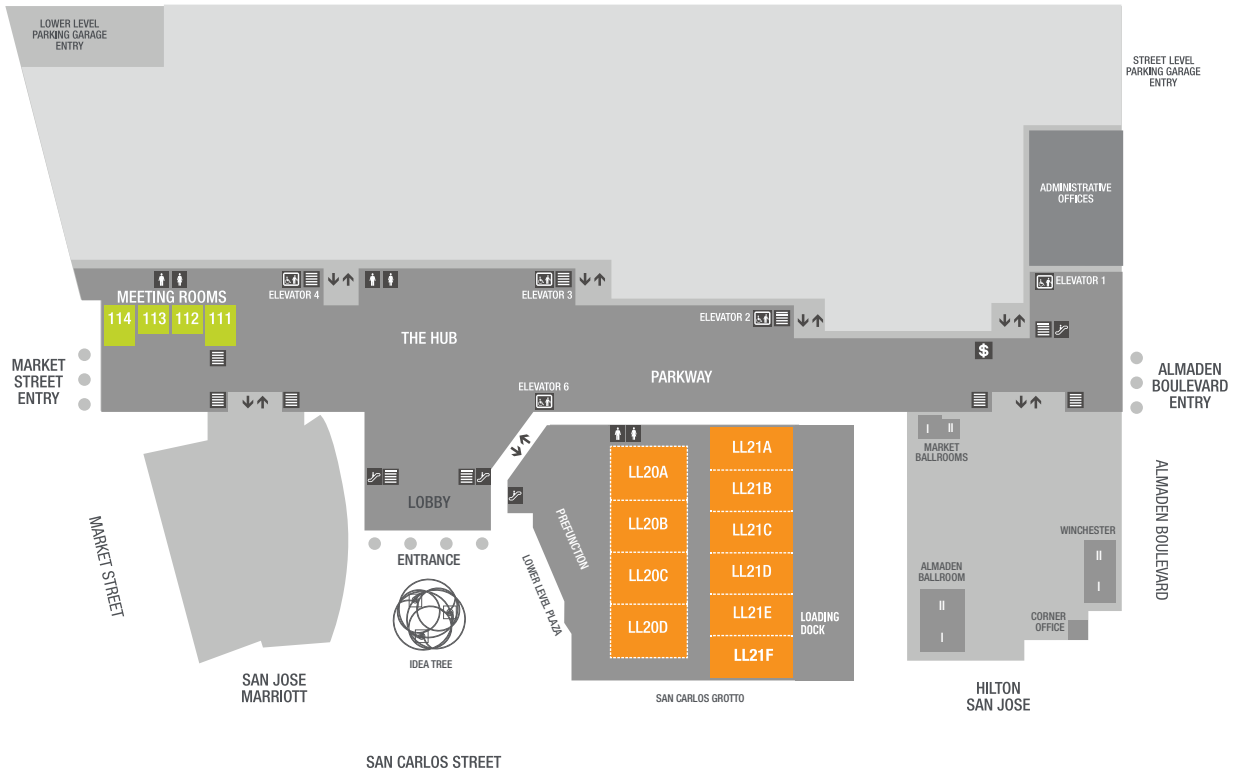

Total Exhibit Space in Convention Center: 214,760 sq. ft.

Total Contiguous Exhibit Space: 165,000 sq. ft.

Grand Ballroom: 35,194 sq. ft.

Total Breakout Meeting Rooms: 43

Downtown Committable Rooms on Peak: 2,200

City-wide Committable Rooms on Peak: 4,000

CONCOURSE UPPER EXHIBIT LEVEL

Concourse Location	Sections	Square Feet
Concourse		53,077
Hall 1, 2 & 3	3	143,000
Hall 1	1	43,000
Hall 2	1	50,000
Hall 3	1	50,000
Grand Ballroom 220	3	35,194
Grand Ballroom Prefunction	1	8,580
Executive Ballroom 210	8	22,000
Meeting Room 211	4	4,300

Concourse Location	Sections	Square Feet
Meeting Room 212	4	4,500
Meeting Room 213	1	700
Meeting Room 214	1	700
Meeting Room 230	3	10,000
Meeting Room 231	2	1,300
Meeting Room 232	1	575
Meeting Room 233	1	450
VIP Lounge	1	870

PARKWAY STREET LEVEL

LOWER LEVEL MEETING/LIGHT EXHIBIT

Parkway Location	Sections	Square Feet
Parkway		40,644
Meeting Room 111	1	1,300
Meeting Room 112	1	750
Meeting Room 113	1	750
Meeting Room 114	1	1,300
Hub	1	9,702
Lobby	1	5,228