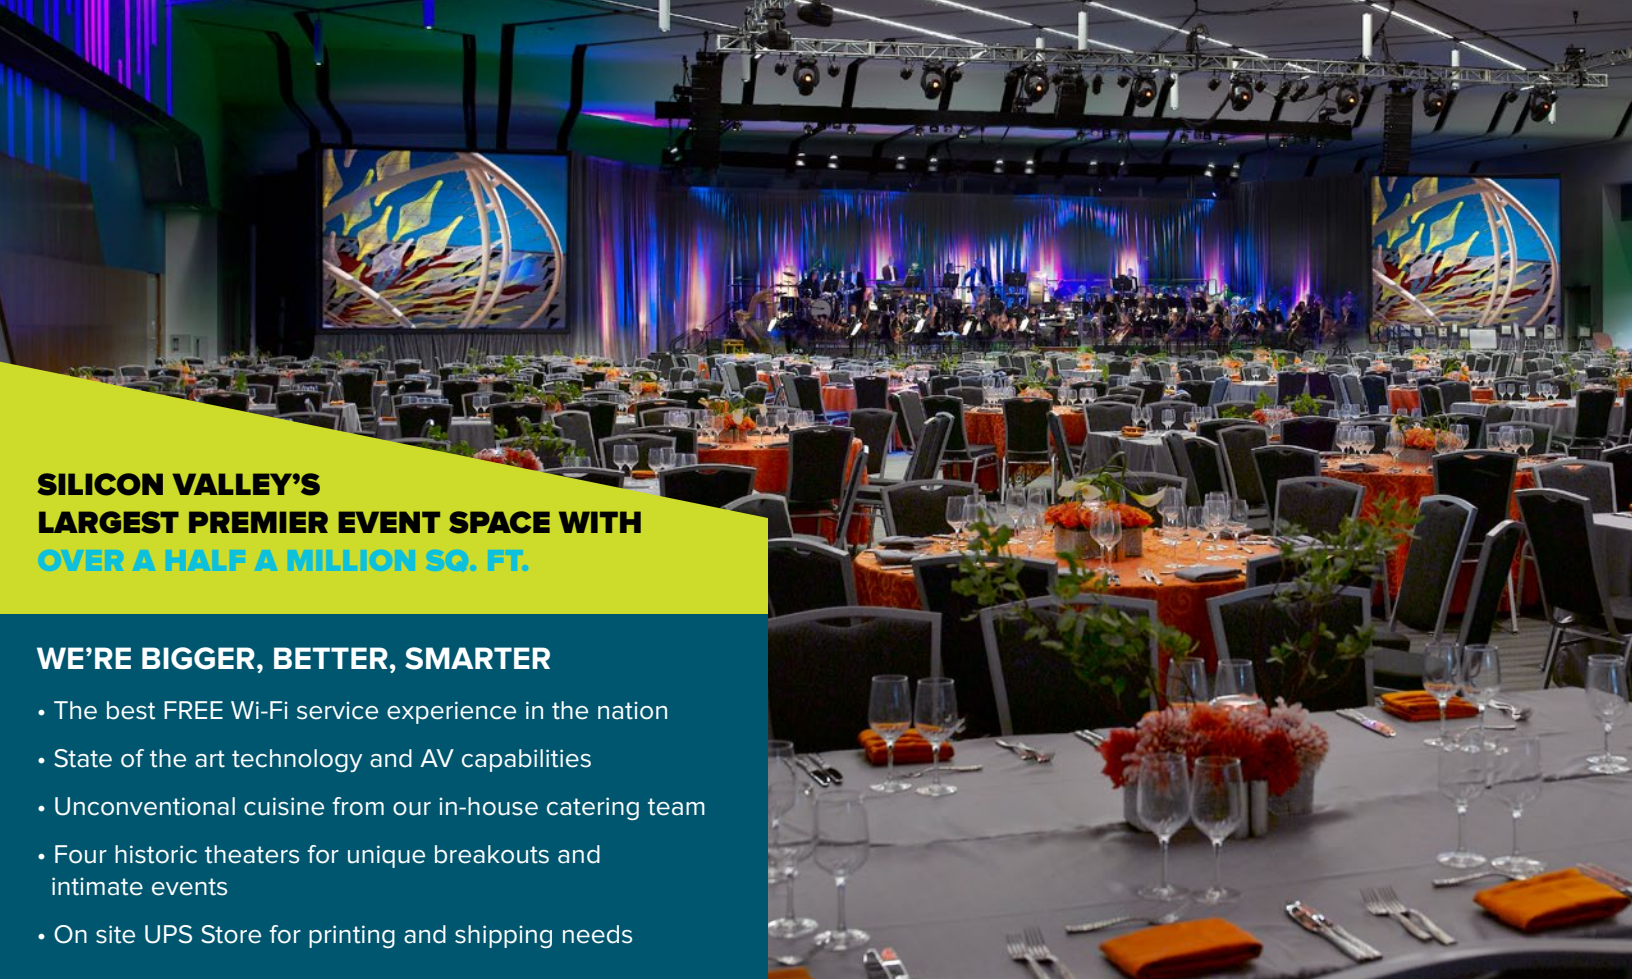

visit
san
Jose
CALIFORNIA

sanjose.org/meetings

The Epicenter of Silicon Valley

hang out

San Jose, the epicenter of Silicon Valley, is home to the world's largest concentration of technology expertise. Like many of the tech headquarters here, our downtown has a walkable core and a campus like feel. Hanging out is easy with dozens of attractions and unique cultural neighborhoods close by, ready to be explored.

**SILICON VALLEY'S
LARGEST PREMIER EVENT SPACE WITH
OVER A HALF A MILLION SQ. FT.**

WE'RE BIGGER, BETTER, SMARTER

- The best FREE Wi-Fi service experience in the nation
- State of the art technology and AV capabilities
- Unconventional cuisine from our in-house catering team
- Four historic theaters for unique breakouts and intimate events
- On site UPS Store for printing and shipping needs