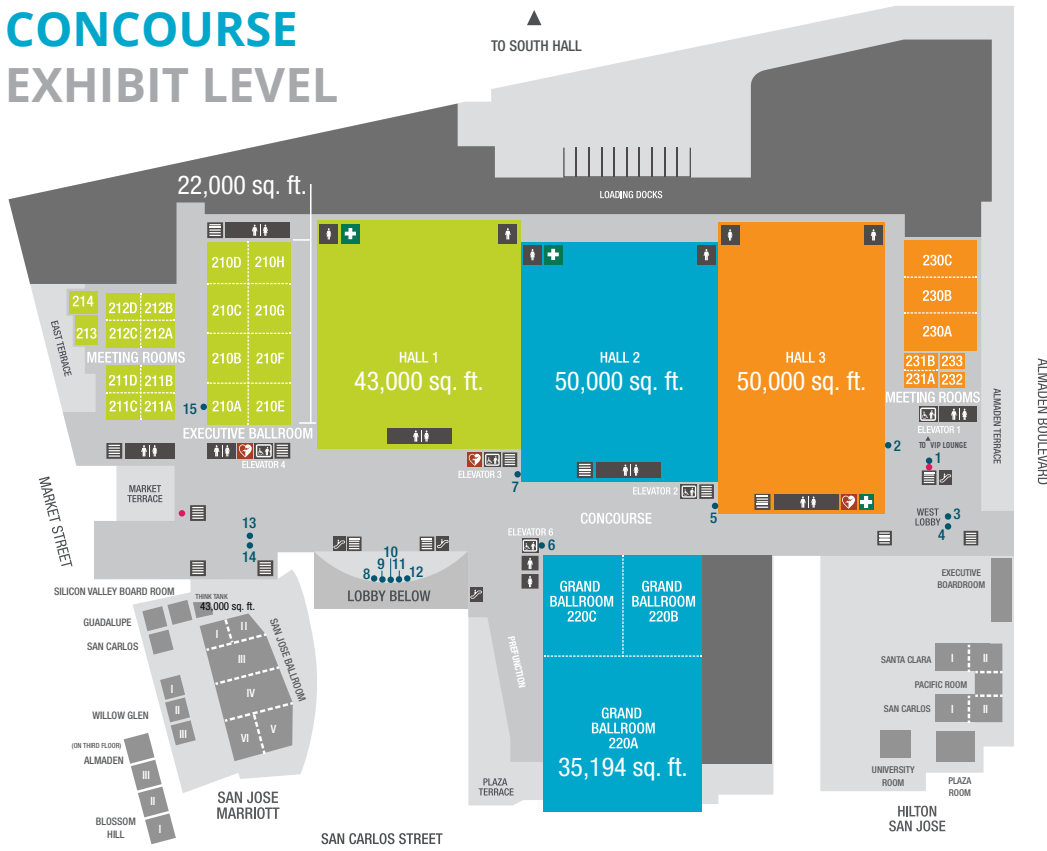

Digital Monitor Locations

CONCOURSE EXHIBIT LEVEL

Key

- Digital Monitor
- Touch Screen

PARKWAY STREET LEVEL

LOWER LEVEL MEETING/LIGHT EXHIBIT