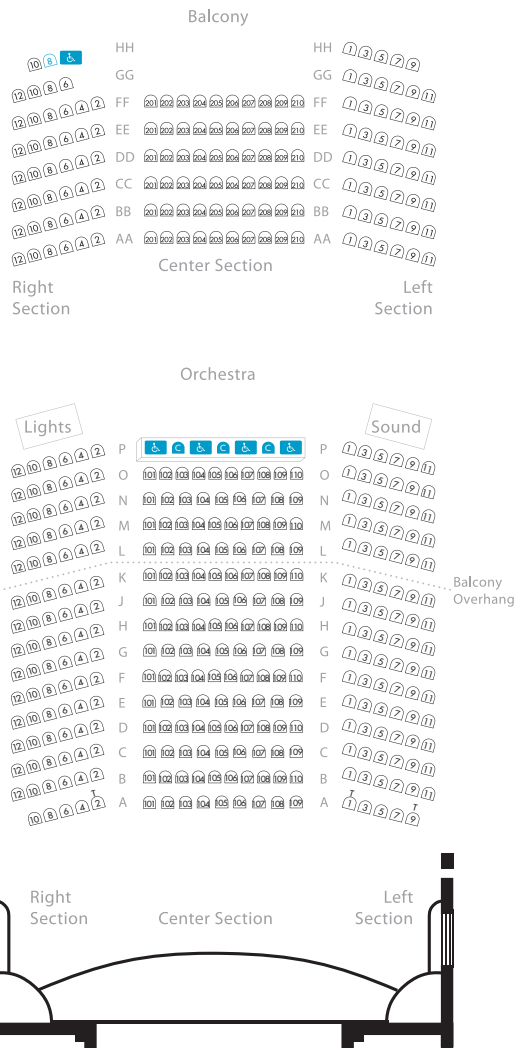

The Montgomery Theater is located across the street from the Convention Center, making transportation and parking easy with a Light Rail stop near the theater entrance and several pay parking lots within walking distance.

# Montgomery Theater

## Seating Plan

Location	Capacity	Orchestra	Balcony	Stage Proscenium Opening (WxH)	Stage Size (WxH)
Montgomery Theater	475	325 Total 318 Fixed 4 Wheelchair areas / 3 Companion seats	150 Total 149 Fixed 1 Wheelchair area	26' x 14'	50' x 30'

## Overall Floor Plan

Location	Capacity	Orchestra	Balcony	Stage Proscenium Opening (WxH)	Stage Size (WxH)
Montgomery Theater	475	325 Total 318 Fixed 4 Wheelchair areas 3 Companion seats	150 Total 149 Fixed 1 Wheelchair area	26' x 14'	50' x 30'