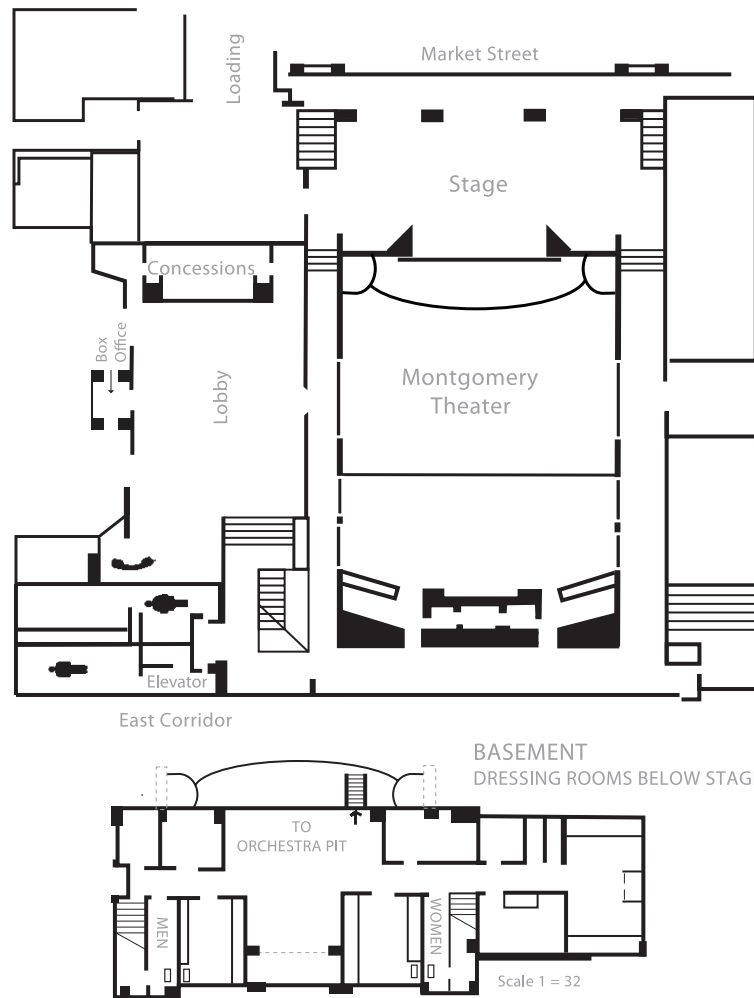

# Montgomery Theater

## Seating Plan

Location	Capacity	Orchestra	Balcony	Stage Proscenium Opening (WxH)	Stage Size (WxH)
Montgomery Theater	475	325 Total 318 Fixed 4 Wheelchair areas / 3 Companion seats	150 Total 149 Fixed 1 Wheelchair area	26' x 14'	50' x 30'

## Overall Floor Plan

Location	Capacity	Orchestra	Balcony	Stage Proscenium Opening (WxH)	Stage Size (WxH)
Montgomery Theater	475	325 Total 318 Fixed 4 Wheelchair areas 3 Companion seats	150 Total 149 Fixed 1 Wheelchair area	26' x 14'	50' x 30'