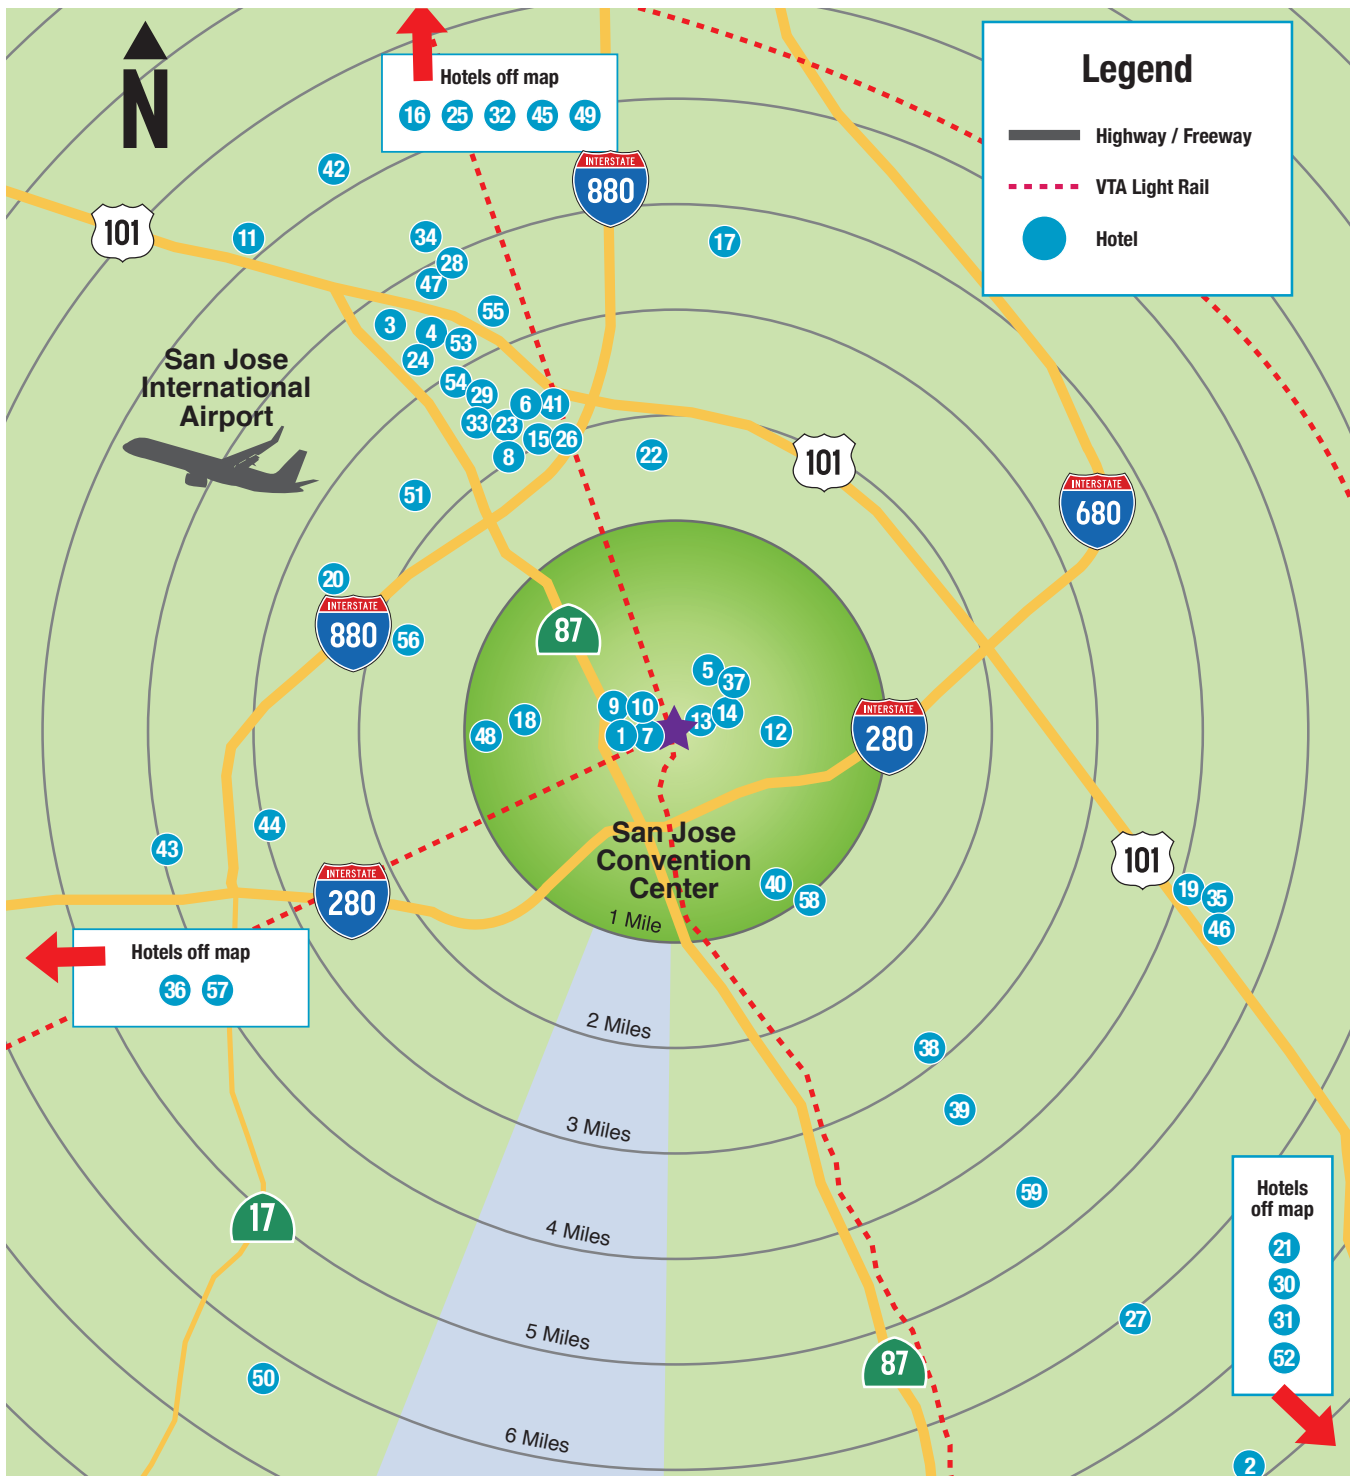

# San Jose Hotel Map

<b>Partner Hotels</b>	<b># of Rooms</b>	<b># of Suites</b>	<b># of Doubles</b>	<b>Meeting Room Total sq. Ft.</b>	<b>Banquet Capacity</b>	<b>Miles from Convention Center</b>
1 AC Hotel by Marriott	210	6	18	3500	80	0.6
2 Dolce Hayes Mansion	214	24	96	33,000	450	6.4
3 DoubleTree by Hilton Hotel San Jose	505	10	294	48,000	1,200	4.1
4 Fairfield Inn and Suites San Jose Airport	186	3	35	1,115	70	1 Block
5 Fairmont San Jose	805	75	271	65,000	1,000	1 Block
6 Four Points by Sheraton San Jose Airport	196	5	65	4,400	220	4.5
7 Hilton San Jose	353	15	223	19,000	300	Connected
8 Holiday Inn San Jose - Silicon Valley	354	3	142	12,868	1,800	4.4
9 Hotel De Anza	100	9	15	2,400	175	1.6
10 Hyatt Place San Jose Downtown	234	4	101	6,865	750	Across the street
11 La Quinta Inn & Suites San Jose Airport	145	20	50	None	None	5.2
12 Pacific Moter Inn	72	1	23	900	None	0.3
13 San Jose Marriott	506	28	201	21,000	1,800	Connected
14 The Westin San Jose	171	14	40	9,660	300	Across the street
15 Wyndham Garden San Jose Airport	195	2	79	4,000	150	3.2
<b>Other Accomodations</b>						
16 aLoft Hotel Santa Clara	175	None	52	2,500	170	9
17 Alura Inn	42	None	16	None	None	6.4
18 Arena Hotel	89	10	25	2,400	150	1.6
19 Best Western Lanai Garden Inn & Suites	52	20	None	None	None	5.4
20 Best Western Plus	40	2	7	None	None	3.2
21 Clarion Inn Silicon Valley	47	3	16	None	None	4.5
22 Comfort Inn	45	6	17	None	None	3.1
23 Comfort Suites San Jose Airport	50	50	22	175	46	3.2
24 Courtyard by Marriott at San Jose Airport	151	12	11	625	25	3.4
25 Courtyard by Marriott at San Jose North	157	58	29	3,650	300	8.8
26 Days Inn San Jose Airport	61	2	25	None	None	3.1
27 Days Inn San Jose Convention Center	34	None	16	None	None	5.9
28 Extended Stay America San Jose Airport	138	None	7	300	None	5.1
29 Extended Stay America San Jose Downtown	152	None	10	None	None	3.8
30 Extended Stay America San Jose Edenvale North	121	None	30	None	None	10
31 Extended Stay America San Jose Edenvale South	97	None	10	300	None	10
32 Extended Stay America San Jose - Santa Clara	101	None	19	300	None	9.7
33 EZ 8 Motel #1	81	None	38	None	None	3.2
34 EZ 8 Motel #2	88	None	30	None	None	4.2
35 Fontaine Inn Downtown-Fairgrounds	53	None	24	None	None	5.6
36 Four Points by Sheraton Cupertino	81	None	1	1,600	None	5.9
37 Four Points by Sheraton San Jose Downtown	86	6	3	792	100	.5
38 Hampton Inn & Suites San Jose	80	20	51	1,200	45	3.4
39 Holiday Inn Express San Jose - Central City	57	None	18	150	None	3.7
40 Hotel Elan	56	34	22	None	None	1.4
41 Country Inn & Suites by Carlson San Jose Int'l	126	41	25	1,792	960	3.1
42 Homewood Suites by Hilton	140	140	12	900	50	3.8
43 Hotel Valencia Santana Row	215	16	50	10,800	220	4.4
44 Hotel Valley Park	55	5	18	None	None	3.8
45 Hyatt House San Jose / Silicon Valley	164	112	16	2,992	125	7.6
46 Motel 6 San Jose South #103	202	None	101	None	None	5.7
47 Motel 6 San Jose Airport #1007	74	None	10	None	None	4.9
48 Motel 6 San Jose Convention Center #4348	69	2	35	None	None	1.7
49 Quality Inn Silicon Valley	48	3	16	None	None	6.1
50 Residence Inn San Jose Campbell	80	80	20	None	None	7.1
51 Residence Inn San Jose Airport	176	176	None	4,000	130	3.5
52 Residence Inn San Jose South	150	150	24	696	50	11.5
53 San Jose Airport Garden Hotel	512	12	238	17,000	700	3.7
54 Springhill Suites by Marriott	145	145	50	4,000	120-130 shared	3.1
55 Staybridge Suites San Jose	114	114	None	None	None	5.8
56 Super 8 San Jose	55	5	21	None	None	2.6
57 TownPlace Suites San Jose Cupertino	101	101	None	None	None	5.4
58 Vagabond Inn SJC Airport	76	None	25	None	None	3.1
59 White House Inn	45	None	20	None	None	4.1