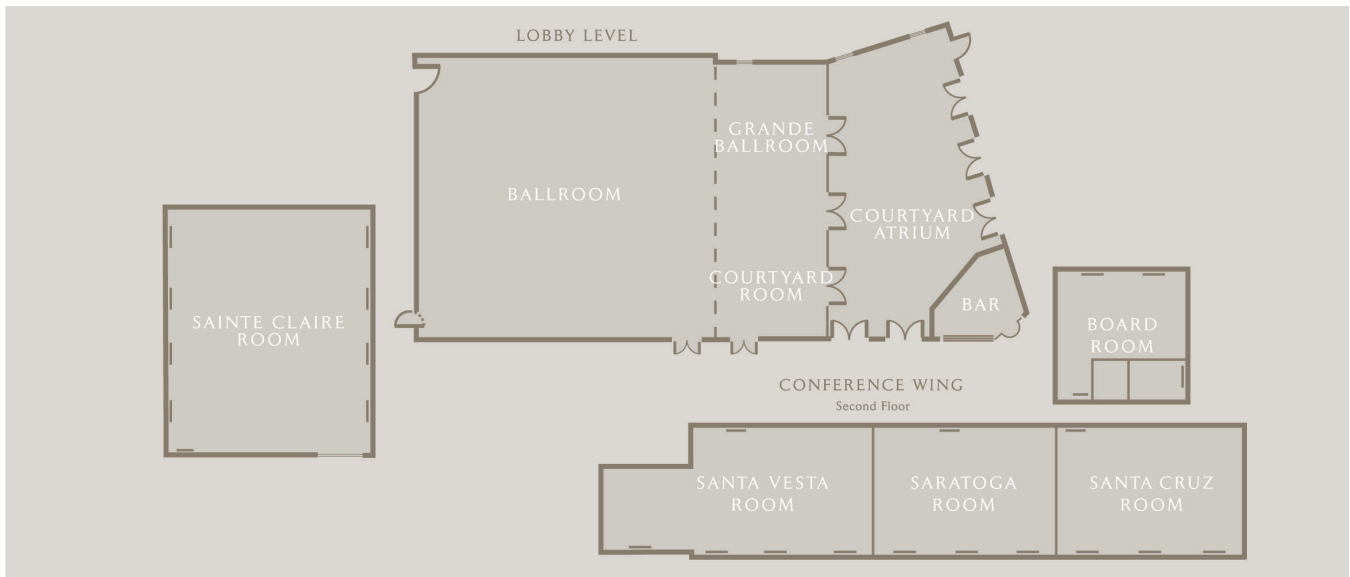

Meeting Space

- 9,660 sq. ft. total meeting space
- Largest meeting room is 3,425 sq. ft.
- 10 breakout meeting rooms
- Complimentary wireless Internet in meeting rooms
- Onsite catering

The Westin San Jose

Meeting rooms floor plan

Meeting rooms floor plan dimensions

ROOM	SQ FT	DIMENSIONS	CEILING HT	THEATER	CLASSROOM	BANQUET	RECEPTION	U-SHAPE
Grande Ballroom	3425	22'x49'	17'	300	170	300	450	60
Ballroom	2400	54'x49'	17'	220	120	200	300	40
Courtyard Room	1025	22'x49'	17'	100	50	80	110	2030
Atrium	1656	35'x49'	17'	N/A	N/A	100	180	20
Sainte Claire Room	1818	37'x50'	14'	160	80	120	200	40
Santa Vesta Room	750	50'x20'	9'	80	40	70	85	20
Saratoga Room	750	40'x20'	9'	55	30	40	65	20
Santa Cruz Room	750	40'x20'	9'	55	30	40	65	20
Boardroom	375	22'x12'	9'	N/A	N/A	10 Conference	N/A	N/A