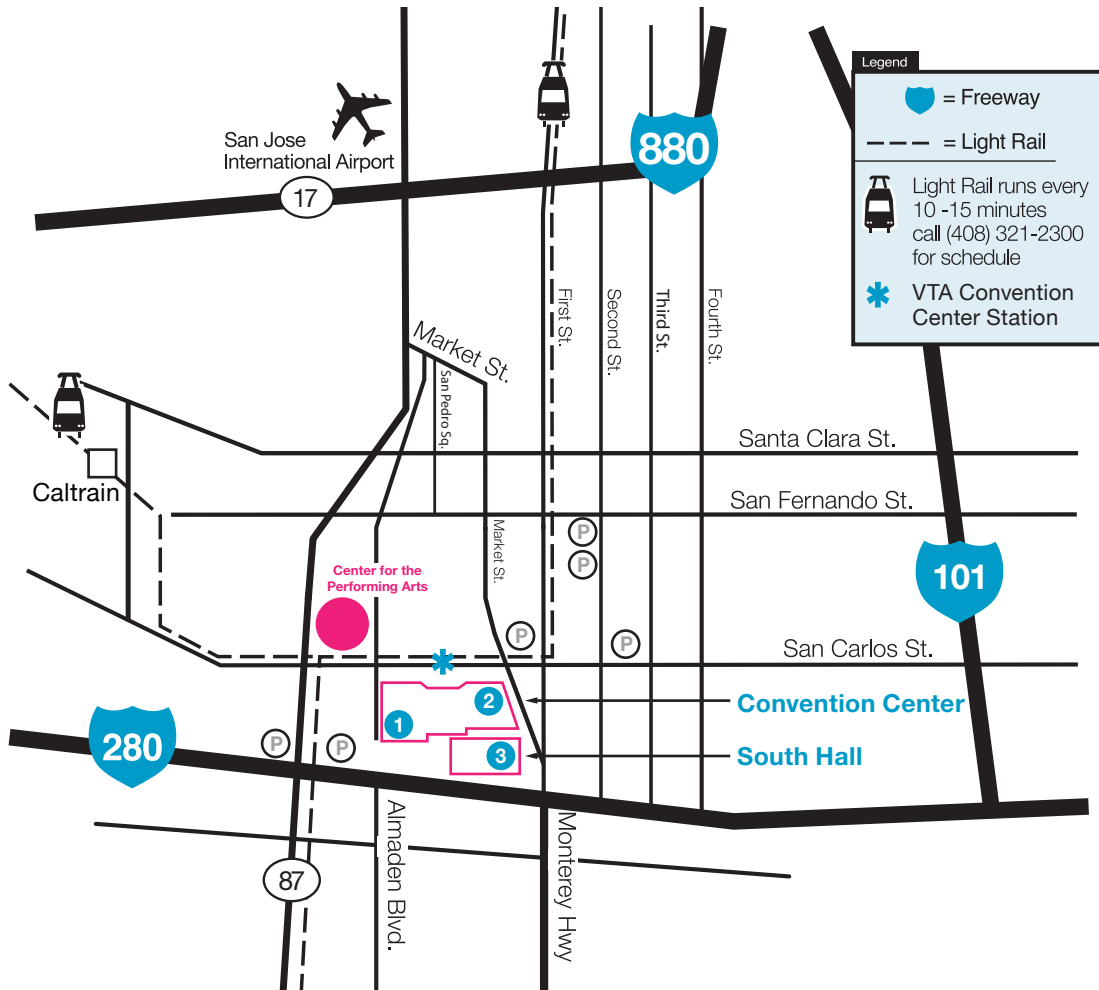

Center for the Performing Arts Parking Map

PARKING

1. CENTER FOR THE PERFORMING ARTS PARKING (CONVENTION CENTER)

$1.00 per 20 minutes, $20 daily maximum, Monday through Sunday.
Special rates posted at facility may apply during special events.

2. CENTER FOR THE PERFORMING ARTS ADDITIONAL PARKING (CONVENTION CENTER)

$1.00 per 20 minutes, $20 daily maximum, Monday through Sunday.
Special rates posted at facility may apply during special events.

3. CENTER FOR THE PERFORMING ARTS ADDITIONAL PARKING (SOUTH HALL)

South Market and Viola streets
$7 daily at fee; $4 evening flat fee; no overnight parking