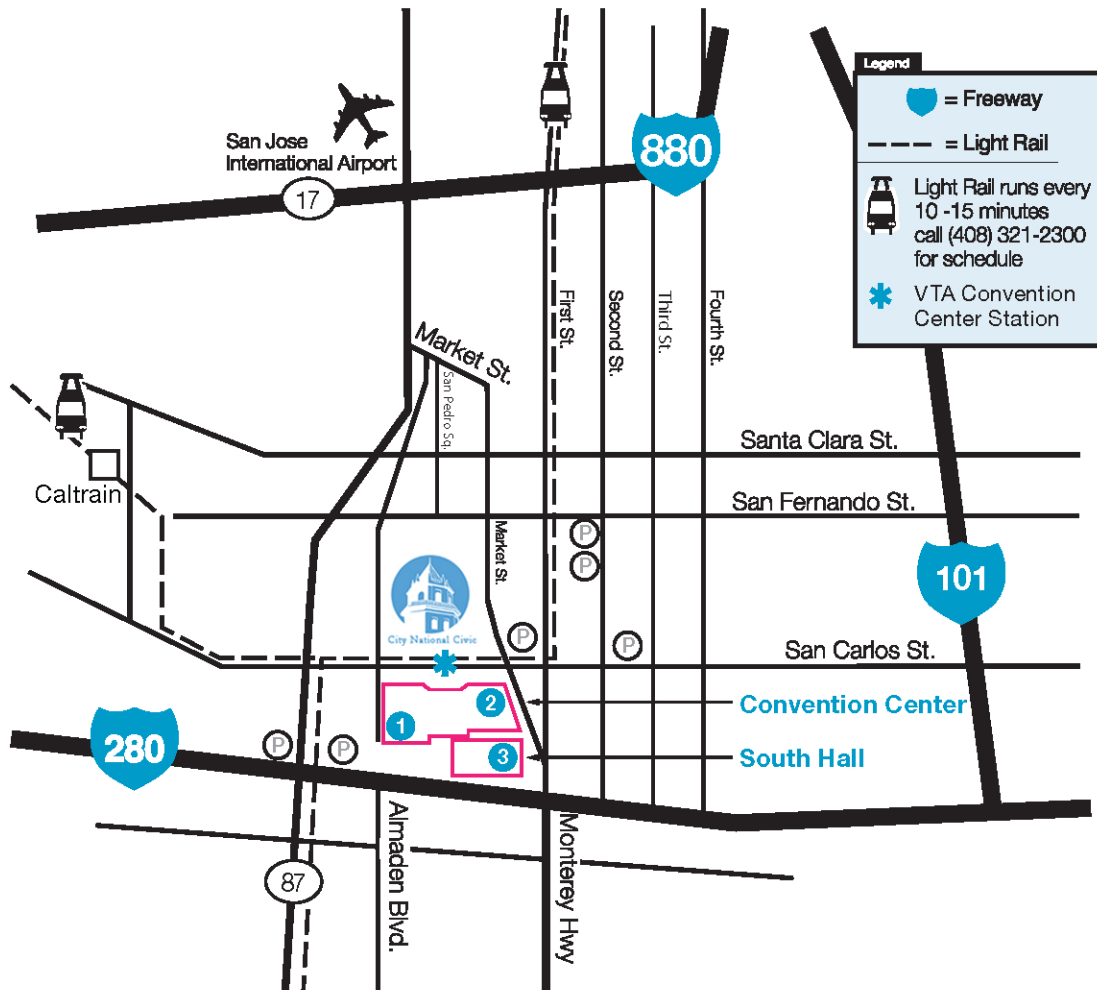

City National Civic Parking Map

PARKING

1. CITY NATIONAL CIVIC PARKING (CONVENTION CENTER)

$1.00 per 20 minutes, $20 daily maximum, Monday through Sunday.
Special rates posted at facility may apply during special events.

2. CITY NATIONAL CIVIC ADDITIONAL PARKING (CONVENTION CENTER)

$1.00 per 20 minutes, $20 daily maximum, Monday through Sunday.
Special rates posted at facility may apply during special events.

3. CITY NATIONAL CIVIC ADDITIONAL PARKING (SOUTH HALL)

South Market and Viola streets
$7 daily at fee; $4 evening flat fee; no overnight parking